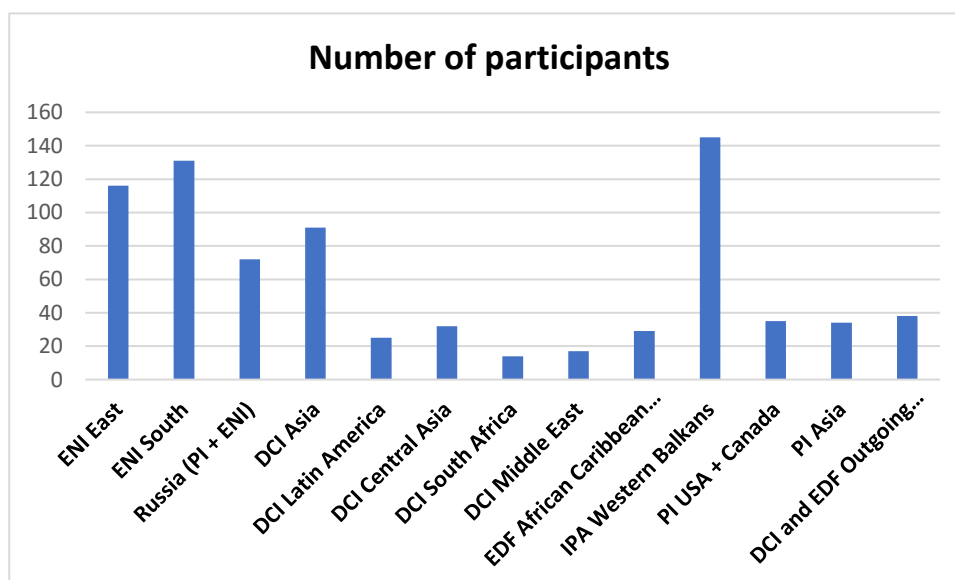

OPETUSHALLITUS
UTBILDNINGSSTYRELSEN

Erasmus+

Erasmus+ KA107 International Credit Mobility

Finland

Call 2017 round 1

Awarded grants per country and per funding envelope

Table of Contents

Total number of participants	3
ENI East	4
ENI South.....	6
Russia (PI + ENI).....	9
DCI Asia	10
DCI Latin America.....	15
DCI Central Asia.....	19
DCI South Africa	21
DCI Middle East	22
EDF African Caribbean Pacific	24
IPA Western Balkans	27
PI USA + Canada.....	29
PI Asia.....	31
DCI and EDF Outgoing Students.....	34

Total number of participants

Total			
	Incoming	Outgoing	Total
Student	232	106	338
Teacher	142	125	267
Staff	96	78	174
Total	470	309	779

Country	Number of participants
ENI East	116
ENI South	131
Russia (PI + ENI)	72
DCI Asia	91
DCI Latin America	25
DCI Central Asia	32
DCI South Africa	14
DCI Middle East	17
EDF ACP	29
IPA Western Balkans	145
PI USA + Canada	35
PI Asia	34
DCI and EDF Outgoing Students	38
Total	779