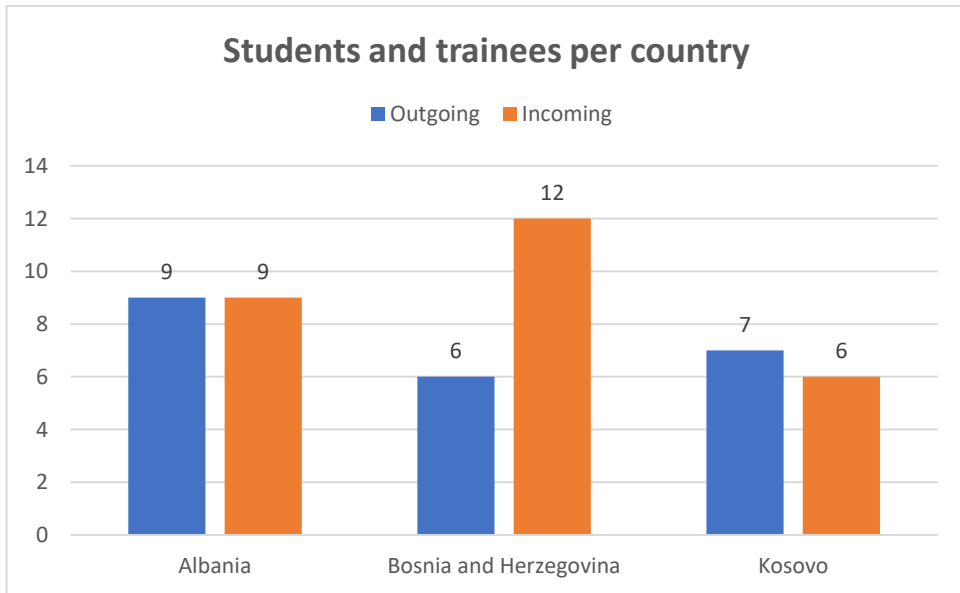

Total number of participants

Total			
	Incoming	Outgoing	Total
Teacher/staff	257	214	471
Student/Trainee	360	66	426
Total	280	617	897

Region	Number of participants
Western Balkans (Region 1)	103
Neighbourhood East (Region 2)	167
South-Mediterranean countries (Region 3)	84
Asia (Region 5)	86
Central Asia (Region 6)	29
Pacific (Region 8)	11
Sub-Saharan Africa (Region 9)	296
Latin America (Region 10)	55
Caribbean (Region 11)	3
USA and Canada (Region 12)	63
Total	897

Region 1: Western Balkans

Region 2: Neighborhood East

Region 3: South-Mediterranean countries (Region 3)

Region 5: Asia

Region 6: Central Asia

Total number of participants in region 6

Number of participants by country