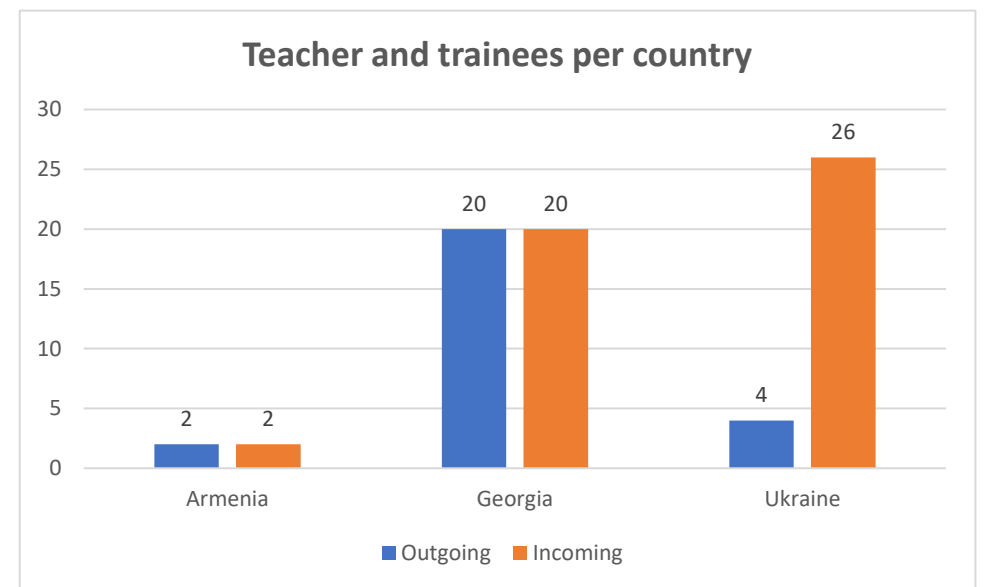

Total number of participants

Total			
	Incoming	Outgoing	Total
Teacher/staff	257	214	471
Student/Trainee	360	66	426
Total	280	617	897

Region	Number of participants
Western Balkans (Region 1)	103
Neighbourhood East (Region 2)	167
South-Mediterranean countries (Region 3)	84
Asia (Region 5)	86
Central Asia (Region 6)	29
Pacific (Region 8)	11
Sub-Saharan Africa (Region 9)	296
Latin America (Region 10)	55
Caribbean (Region 11)	3
USA and Canada (Region 12)	63
Total	897

Region 1: Western Balkans

Region 2: Neighborhood East

Region 3: South-Mediterranean countries (Region 3)

Region 5: Asia

Region 6: Central Asia

Total number of participants in region 6

Number of participants by country