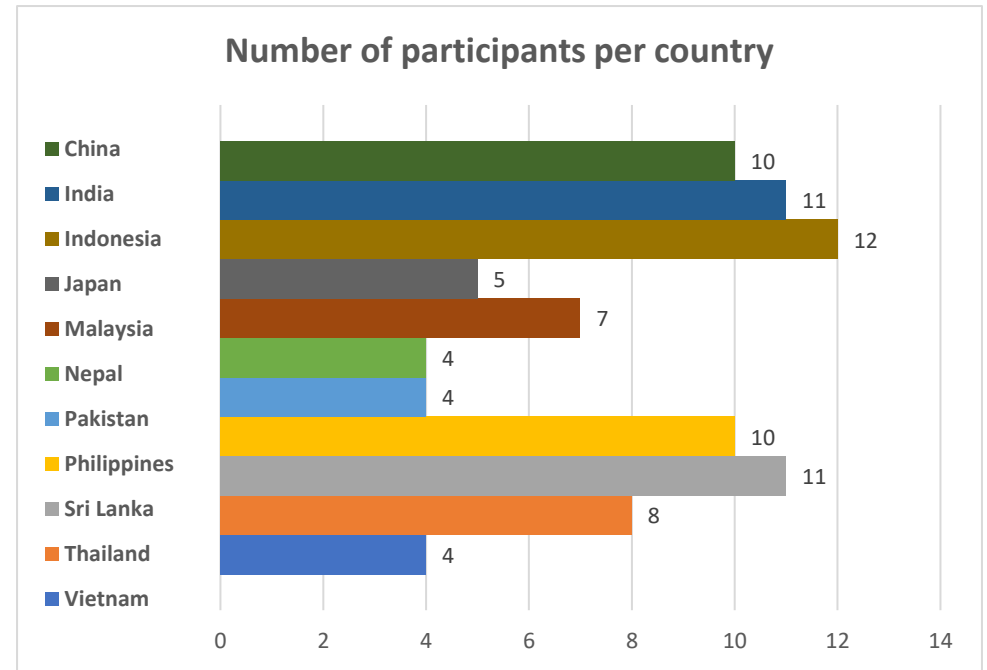

Total number of participants.....	3
Region 1: Western Balkans.....	4
Region 2: Neighborhood East.....	5
Region 3: South-Mediterranean countries (Region 3)	6
Region 5: Asia.....	7
Region 6: Central Asia	8
Region 8: Pacific	9
Region 9: Sub-Saharan Africa	10
Region 10: Latin America.....	11
Region 11: Caribbean	12
Region 12: USA and Canada	13

Total number of participants

Total			
	Incoming	Outgoing	Total
Teacher/staff	257	214	471
Student/Trainee	360	66	426
Total	280	617	897

Region	Number of participants
Western Balkans (Region 1)	103
Neighbourhood East (Region 2)	167
South-Mediterranean countries (Region 3)	84
Asia (Region 5)	86
Central Asia (Region 6)	29
Pacific (Region 8)	11
Sub-Saharan Africa (Region 9)	296
Latin America (Region 10)	55
Caribbean (Region 11)	3
USA and Canada (Region 12)	63
Total	897

Region 1: Western Balkans

Region 2: Neighborhood East

Region 3: South-Mediterranean countries (Region 3)

Region 5: Asia

Region 6: Central Asia

Total number of participants in region 6

Number of participants by country