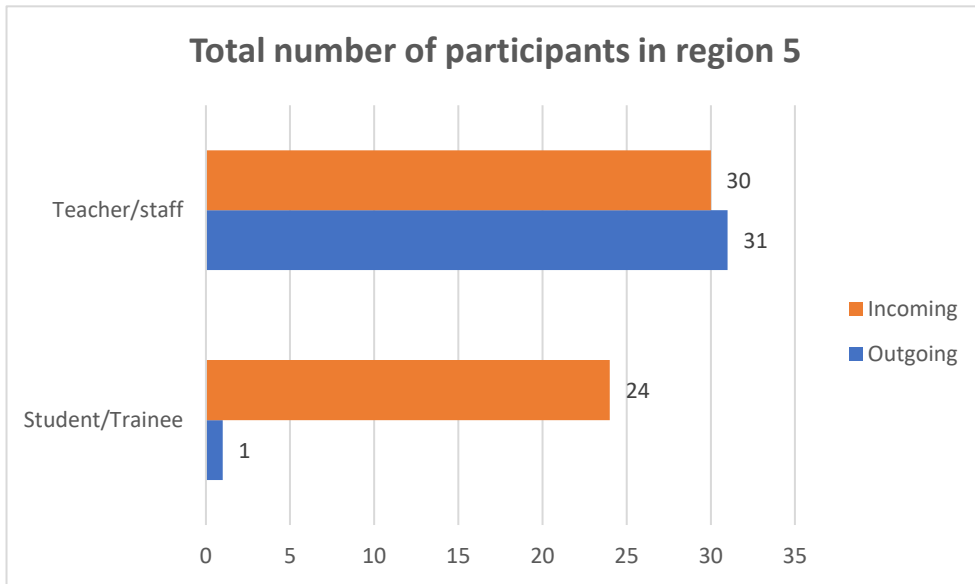

Total number of participants

Total			
	Incoming	Outgoing	Total
Teacher/staff	257	214	471
Student/Trainee	360	66	426
Total	280	617	897

Region	Number of participants
Western Balkans (Region 1)	103
Neighbourhood East (Region 2)	167
South-Mediterranean countries (Region 3)	84
Asia (Region 5)	86
Central Asia (Region 6)	29
Pacific (Region 8)	11
Sub-Saharan Africa (Region 9)	296
Latin America (Region 10)	55
Caribbean (Region 11)	3
USA and Canada (Region 12)	63
Total	897

Region 1: Western Balkans

Region 2: Neighborhood East

Region 3: South-Mediterranean countries (Region 3)

Region 5: Asia

Region 6: Central Asia

Total number of participants in region 6

Number of participants by country