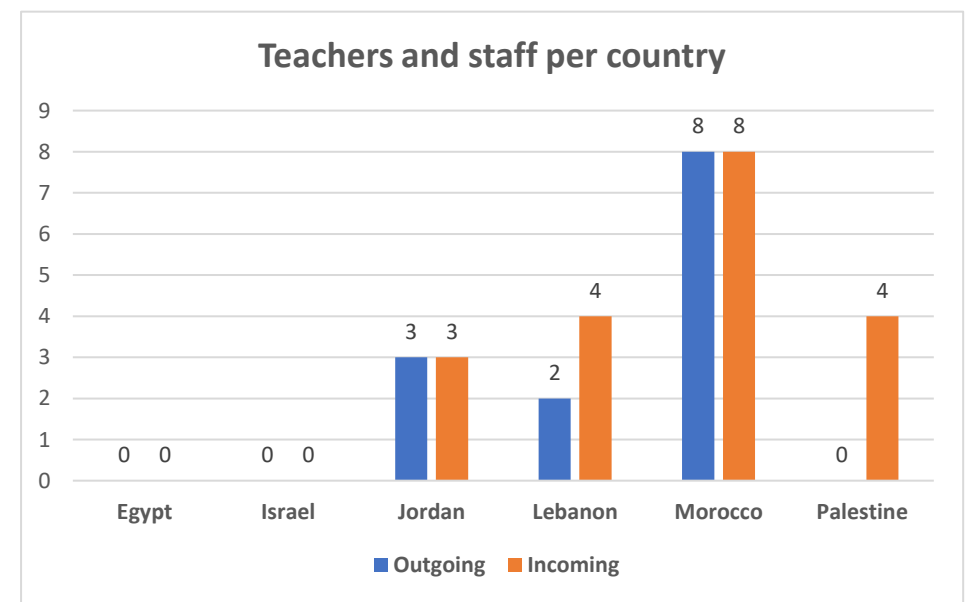

Region 3: South-Mediterranean countries (Region 3)