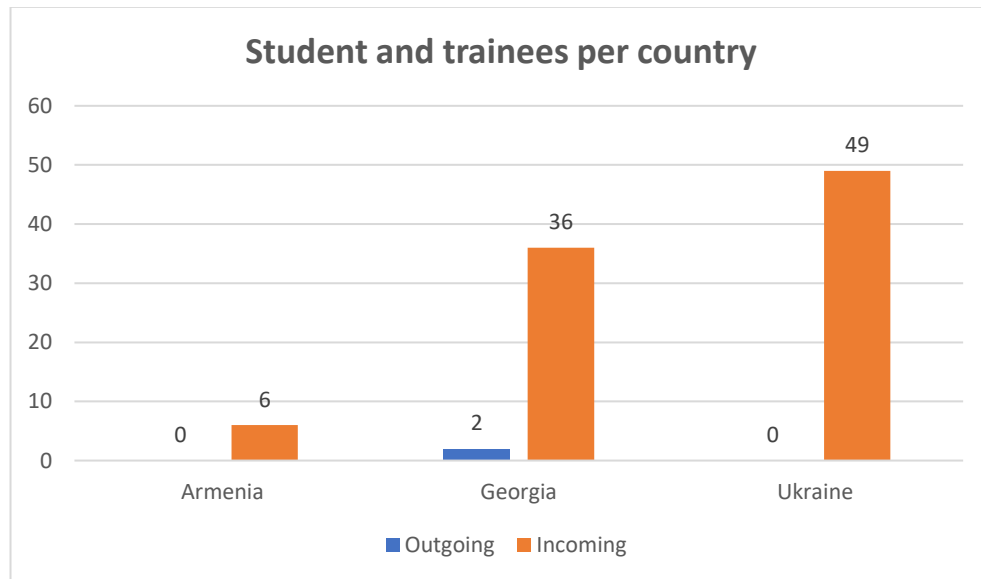

Total number of participants.....	3
Region 1: Western Balkans.....	4
Region 2: Neighborhood East.....	5
Region 3: South-Mediterranean countries (Region 3)	6
Region 5: Asia.....	7
Region 6: Central Asia	8
Region 8: Pacific	9
Region 9: Sub-Saharan Africa	10
Region 10: Latin America.....	11
Region 11: Caribbean	12
Region 12: USA and Canada	13

Total number of participants

Total			
	Incoming	Outgoing	Total
Teacher/staff	257	214	471
Student/Trainee	360	66	426
Total	280	617	897

Region	Number of participants
Western Balkans (Region 1)	103
Neighbourhood East (Region 2)	167
South-Mediterranean countries (Region 3)	84
Asia (Region 5)	86
Central Asia (Region 6)	29
Pacific (Region 8)	11
Sub-Saharan Africa (Region 9)	296
Latin America (Region 10)	55
Caribbean (Region 11)	3
USA and Canada (Region 12)	63
Total	897

Region 1: Western Balkans

Region 2: Neighborhood East

Region 3: South-Mediterranean countries (Region 3)

Region 5: Asia

Region 6: Central Asia

Total number of participants in region 6

Number of participants by country