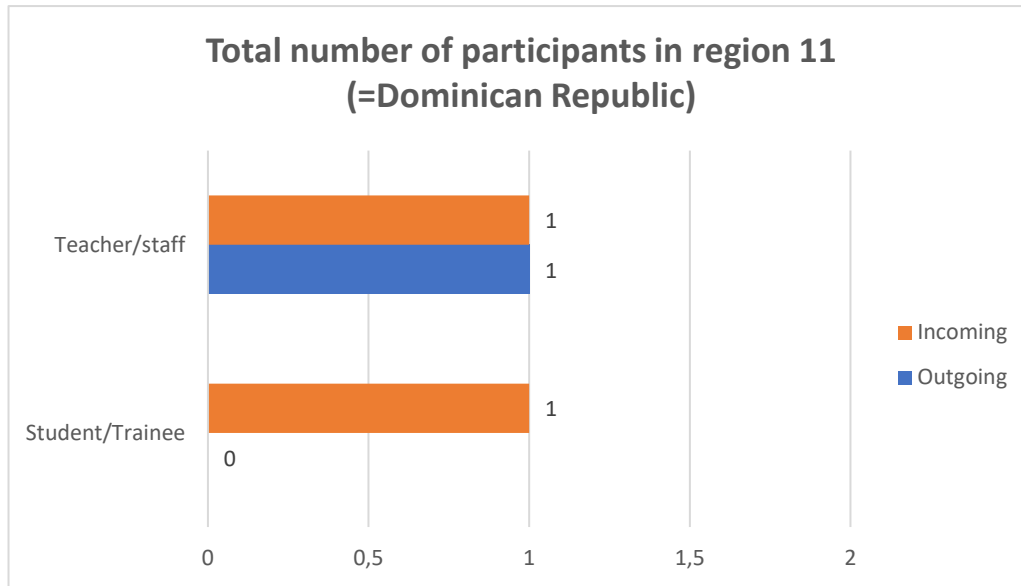

Total number of participants

Total			
	Incoming	Outgoing	Total
Teacher/staff	257	214	471
Student/Trainee	360	66	426
Total	280	617	897

Region	Number of participants
Western Balkans (Region 1)	103
Neighbourhood East (Region 2)	167
South-Mediterranean countries (Region 3)	84
Asia (Region 5)	86
Central Asia (Region 6)	29
Pacific (Region 8)	11
Sub-Saharan Africa (Region 9)	296
Latin America (Region 10)	55
Caribbean (Region 11)	3
USA and Canada (Region 12)	63
Total	897

Region 1: Western Balkans

Region 2: Neighborhood East

Region 3: South-Mediterranean countries (Region 3)

Region 5: Asia

Region 6: Central Asia

Total number of participants in region 6

Number of participants by country

Students and trainees per country

Teachers and trainees per country

Region 8: Pacific

NB. In this funding envelope only mobility to and from Australia was granted funding in the Call 2024.

Region 9: Sub-Saharan Africa

Region 10: Latin America

Region 11: Caribbean

NB. In this funding envelope only mobility to and from Dominican Republic was granted funding in the Call 2024.

Region 12: USA and Canada