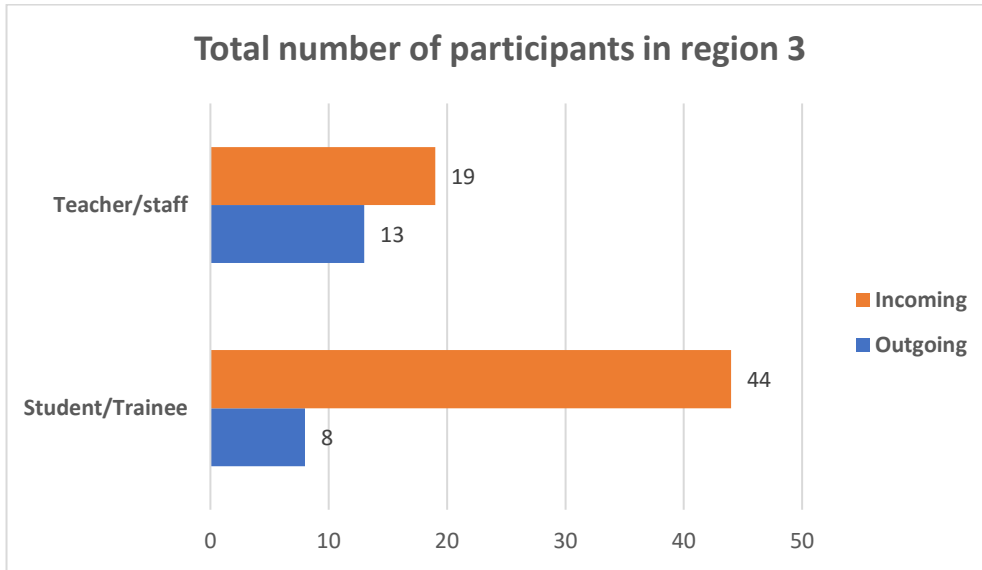

Total number of participants

Total			
	Incoming	Outgoing	Total
Teacher/staff	257	214	471
Student/Trainee	360	66	426
Total	280	617	897

Region	Number of participants
Western Balkans (Region 1)	103
Neighbourhood East (Region 2)	167
South-Mediterranean countries (Region 3)	84
Asia (Region 5)	86
Central Asia (Region 6)	29
Pacific (Region 8)	11
Sub-Saharan Africa (Region 9)	296
Latin America (Region 10)	55
Caribbean (Region 11)	3
USA and Canada (Region 12)	63
Total	897

Region 1: Western Balkans

Region 2: Neighborhood East

Region 3: South-Mediterranean countries (Region 3)

Region 5: Asia

Region 6: Central Asia

Total number of participants in region 6

Number of participants by country