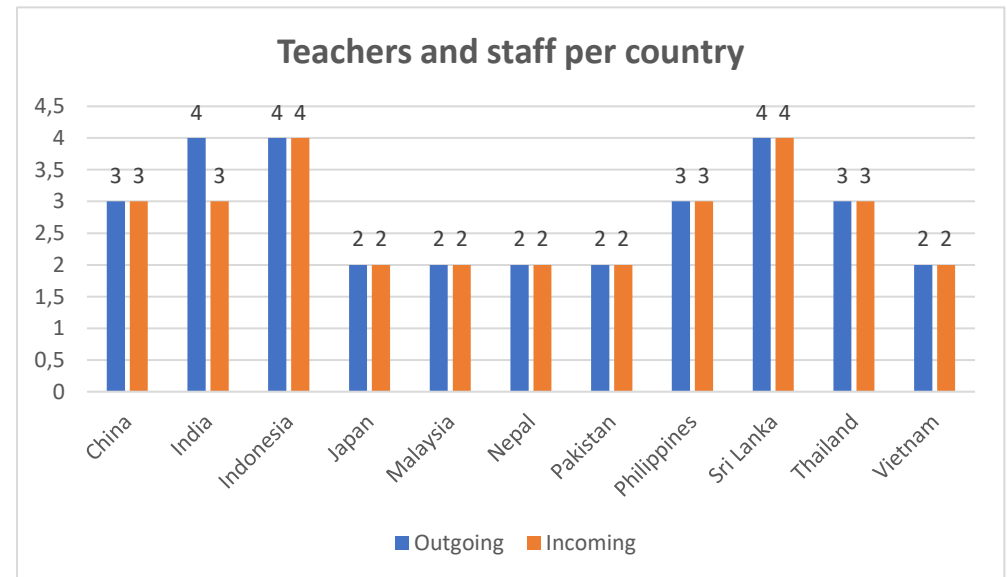

Total number of participants

Total			
	Incoming	Outgoing	Total
Teacher/staff	257	214	471
Student/Trainee	360	66	426
Total	280	617	897

Region	Number of participants
Western Balkans (Region 1)	103
Neighbourhood East (Region 2)	167
South-Mediterranean countries (Region 3)	84
Asia (Region 5)	86
Central Asia (Region 6)	29
Pacific (Region 8)	11
Sub-Saharan Africa (Region 9)	296
Latin America (Region 10)	55
Caribbean (Region 11)	3
USA and Canada (Region 12)	63
Total	897

Region 1: Western Balkans

Region 2: Neighborhood East

Region 3: South-Mediterranean countries (Region 3)

Region 5: Asia

Region 6: Central Asia

Total number of participants in region 6

Number of participants by country