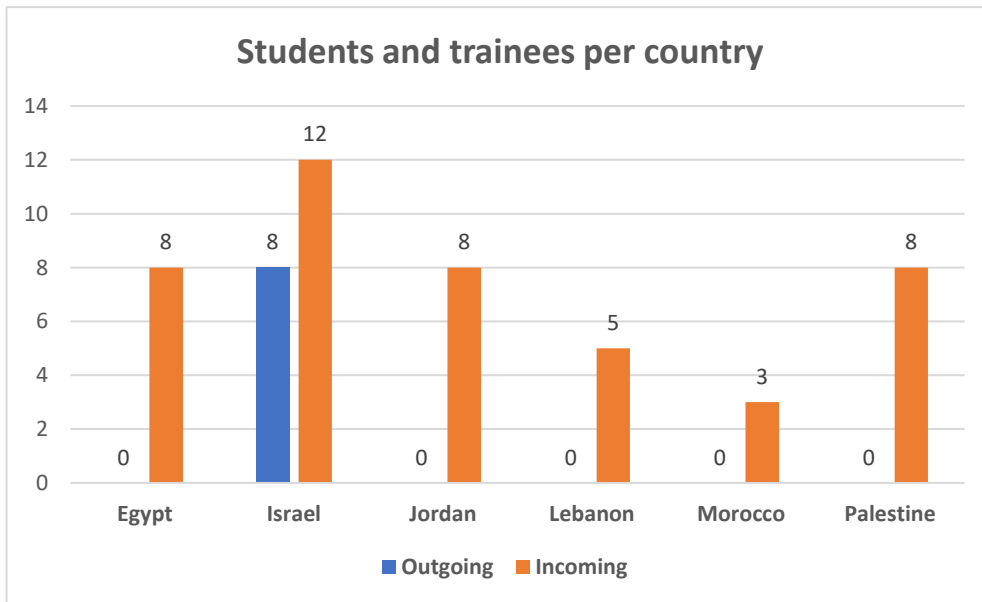

Region 3: South-Mediterranean countries (Region 3)