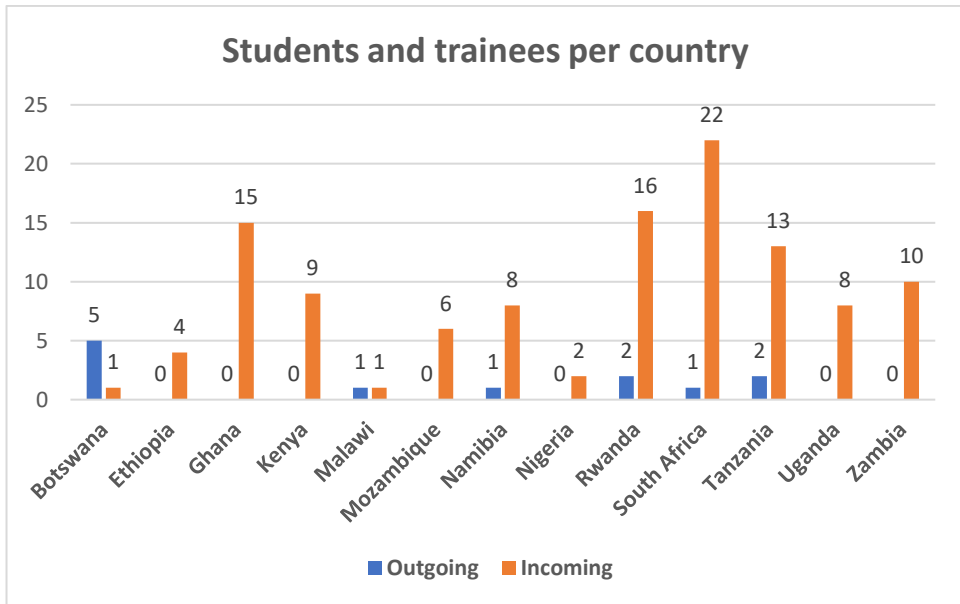

Total number of participants

Total			
	Incoming	Outgoing	Total
Teacher/staff	257	214	471
Student/Trainee	360	66	426
Total	280	617	897

Region	Number of participants
Western Balkans (Region 1)	103
Neighbourhood East (Region 2)	167
South-Mediterranean countries (Region 3)	84
Asia (Region 5)	86
Central Asia (Region 6)	29
Pacific (Region 8)	11
Sub-Saharan Africa (Region 9)	296
Latin America (Region 10)	55
Caribbean (Region 11)	3
USA and Canada (Region 12)	63
Total	897

Students and trainees per country

Teachers and trainees per country

Region 8: Pacific

NB. In this funding envelope only mobility to and from Australia was granted funding in the Call 2024.

Region 9: Sub-Saharan Africa

Region 10: Latin America

Region 11: Caribbean

NB. In this funding envelope only mobility to and from Dominican Republic was granted funding in the Call 2024.

Region 12: USA and Canada