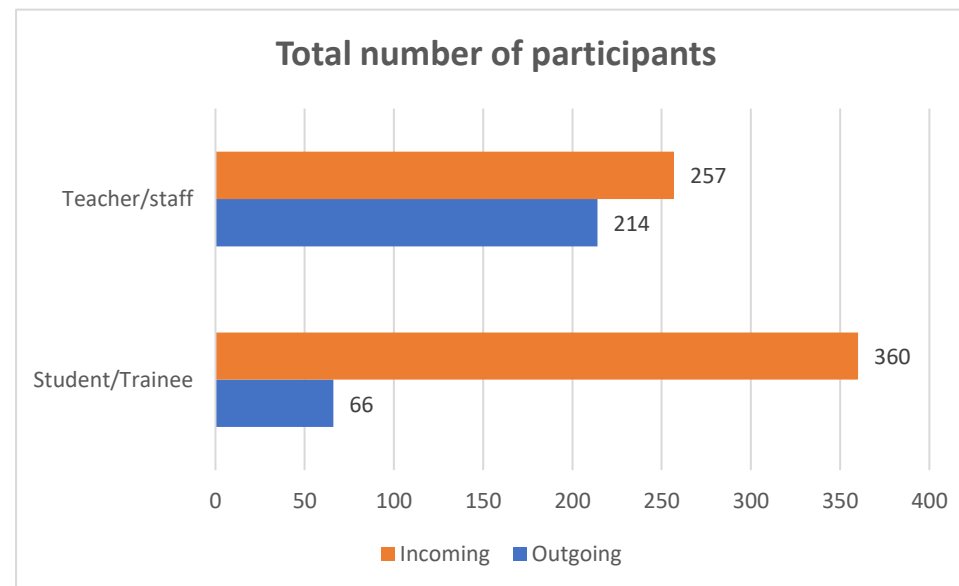

OPETUSHALLITUS
UTBILDNINGSTYRELSEN

Erasmus+
Muuttaa elämäsi – avartaa maailmaasi.

Erasmus+ KA171 International Credit Mobility

Finland

Call 2024

Awarded grants per country and per funding envelope

Table of contents

Total number of participants.....	3
Region 1: Western Balkans.....	4
Region 2: Neighborhood East.....	5
Region 3: South-Mediterranean countries (Region 3)	6
Region 5: Asia.....	7
Region 6: Central Asia	8
Region 8: Pacific	9
Region 9: Sub-Saharan Africa	10
Region 10: Latin America.....	11
Region 11: Caribbean	12
Region 12: USA and Canada	13

Total number of participants

Total			
	Incoming	Outgoing	Total
Teacher/staff	257	214	471
Student/Trainee	360	66	426
Total	280	617	897

Region	Number of participants
Western Balkans (Region 1)	103
Neighbourhood East (Region 2)	167
South-Mediterranean countries (Region 3)	84
Asia (Region 5)	86
Central Asia (Region 6)	29
Pacific (Region 8)	11
Sub-Saharan Africa (Region 9)	296
Latin America (Region 10)	55
Caribbean (Region 11)	3
USA and Canada (Region 12)	63
Total	897