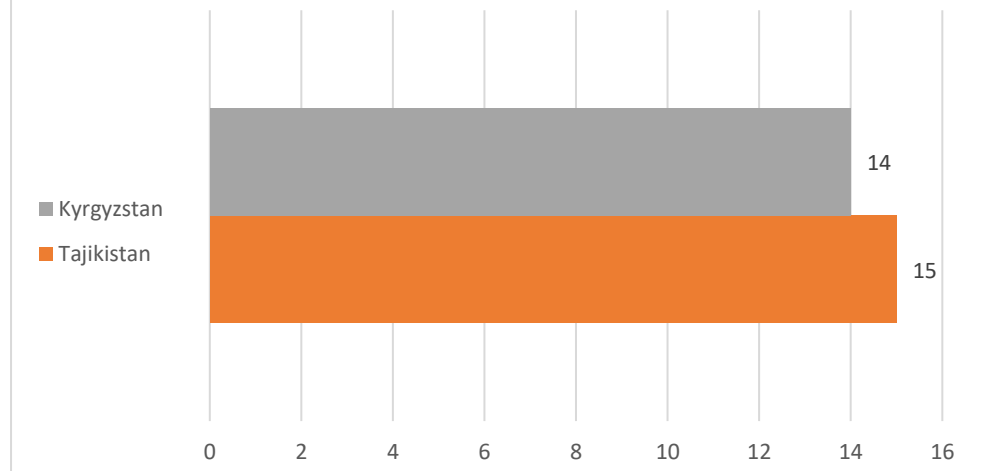

Total number of participants

Total			
	Incoming	Outgoing	Total
Teacher/staff	257	214	471
Student/Trainee	360	66	426
Total	280	617	897

Region	Number of participants
Western Balkans (Region 1)	103
Neighbourhood East (Region 2)	167
South-Mediterranean countries (Region 3)	84
Asia (Region 5)	86
Central Asia (Region 6)	29
Pacific (Region 8)	11
Sub-Saharan Africa (Region 9)	296
Latin America (Region 10)	55
Caribbean (Region 11)	3
USA and Canada (Region 12)	63
Total	897

Region 1: Western Balkans

Region 2: Neighborhood East

Region 3: South-Mediterranean countries (Region 3)

Region 5: Asia

Region 6: Central Asia

Total number of participants in region 6

Number of participants by country

Students and trainees per country

Teachers and trainees per country

Region 8: Pacific

NB. In this funding envelope only mobility to and from Australia was granted funding in the Call 2024.

Region 9: Sub-Saharan Africa