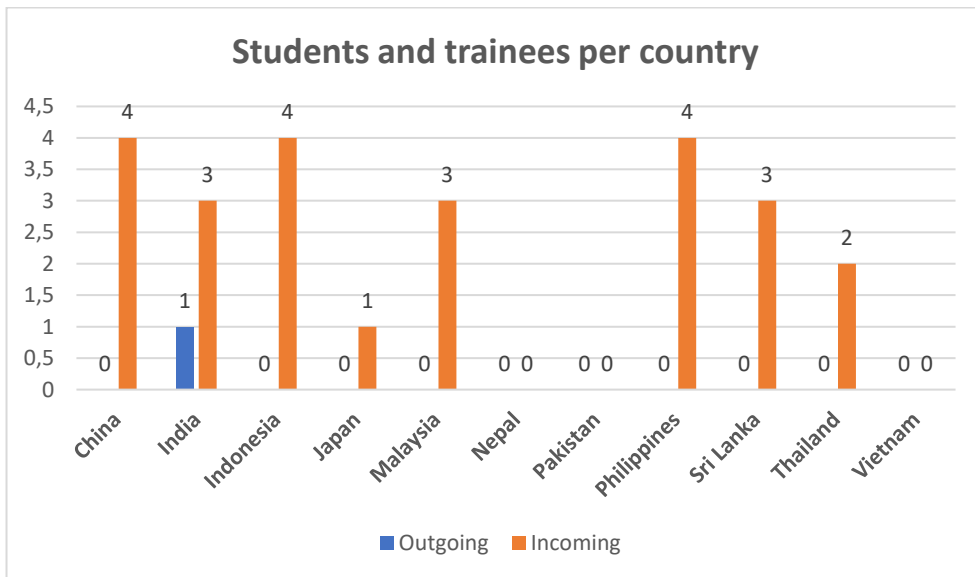

Total number of participants

Total			
	Incoming	Outgoing	Total
Teacher/staff	257	214	471
Student/Trainee	360	66	426
Total	280	617	897

Region	Number of participants
Western Balkans (Region 1)	103
Neighbourhood East (Region 2)	167
South-Mediterranean countries (Region 3)	84
Asia (Region 5)	86
Central Asia (Region 6)	29
Pacific (Region 8)	11
Sub-Saharan Africa (Region 9)	296
Latin America (Region 10)	55
Caribbean (Region 11)	3
USA and Canada (Region 12)	63
Total	897

Region 1: Western Balkans

Region 2: Neighborhood East

Region 3: South-Mediterranean countries (Region 3)

Region 5: Asia

Region 6: Central Asia

Total number of participants in region 6

Number of participants by country