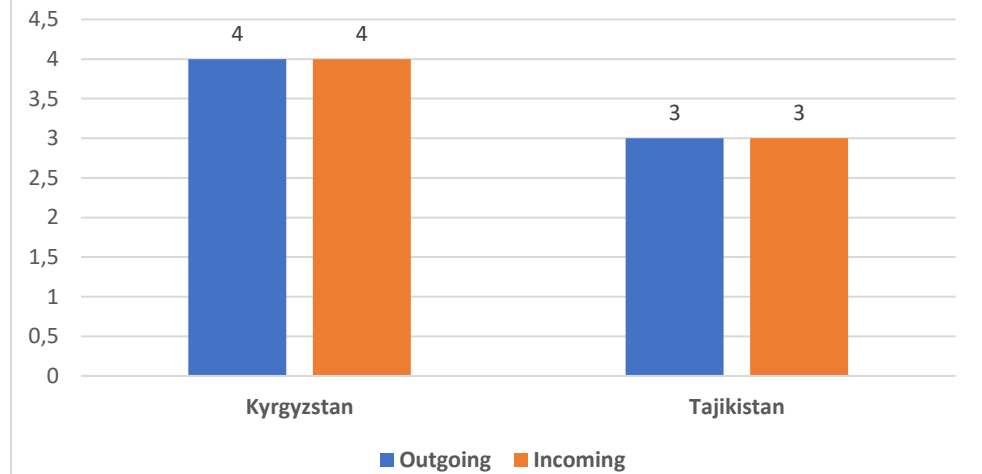

Teachers and trainees per country