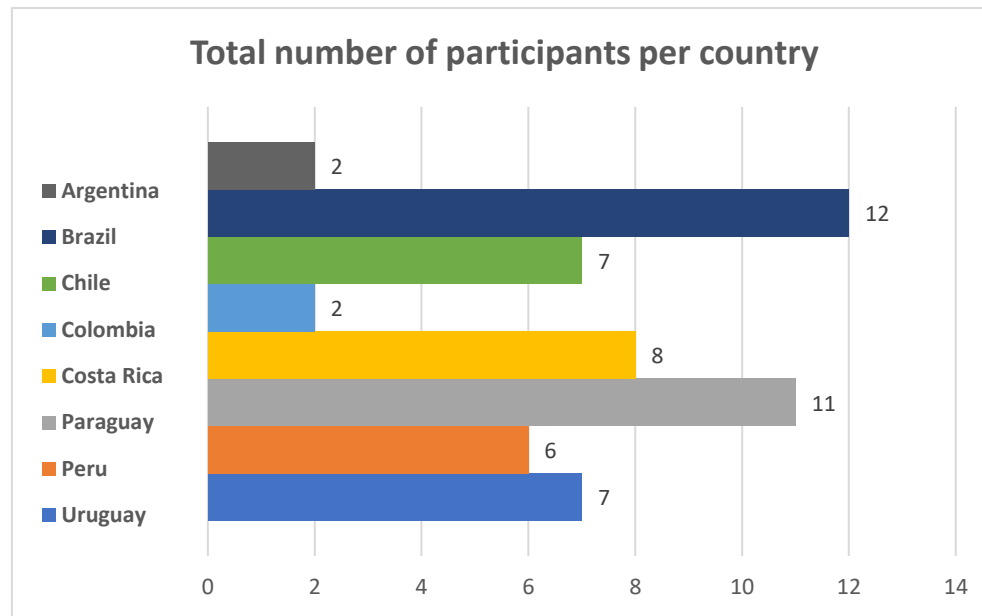

Total number of participants

Total			
	Incoming	Outgoing	Total
Teacher/staff	257	214	471
Student/Trainee	360	66	426
Total	280	617	897

Region	Number of participants
Western Balkans (Region 1)	103
Neighbourhood East (Region 2)	167
South-Mediterranean countries (Region 3)	84
Asia (Region 5)	86
Central Asia (Region 6)	29
Pacific (Region 8)	11
Sub-Saharan Africa (Region 9)	296
Latin America (Region 10)	55
Caribbean (Region 11)	3
USA and Canada (Region 12)	63
Total	897

Region 1: Western Balkans

Region 2: Neighborhood East

Region 3: South-Mediterranean countries (Region 3)

Region 5: Asia

Region 6: Central Asia

Total number of participants in region 6

Number of participants by country

Students and trainees per country

Teachers and trainees per country

Region 8: Pacific

NB. In this funding envelope only mobility to and from Australia was granted funding in the Call 2024.

Region 9: Sub-Saharan Africa

Region 10: Latin America

Region 11: Caribbean

NB. In this funding envelope only mobility to and from Dominican Republic was granted funding in the Call 2024.

Region 12: USA and Canada