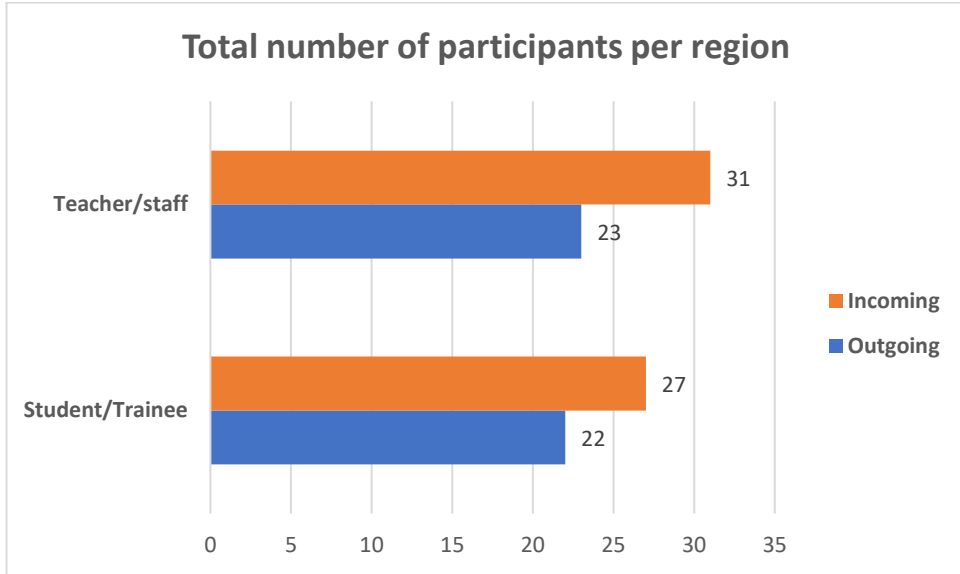

Region 1: Western Balkans