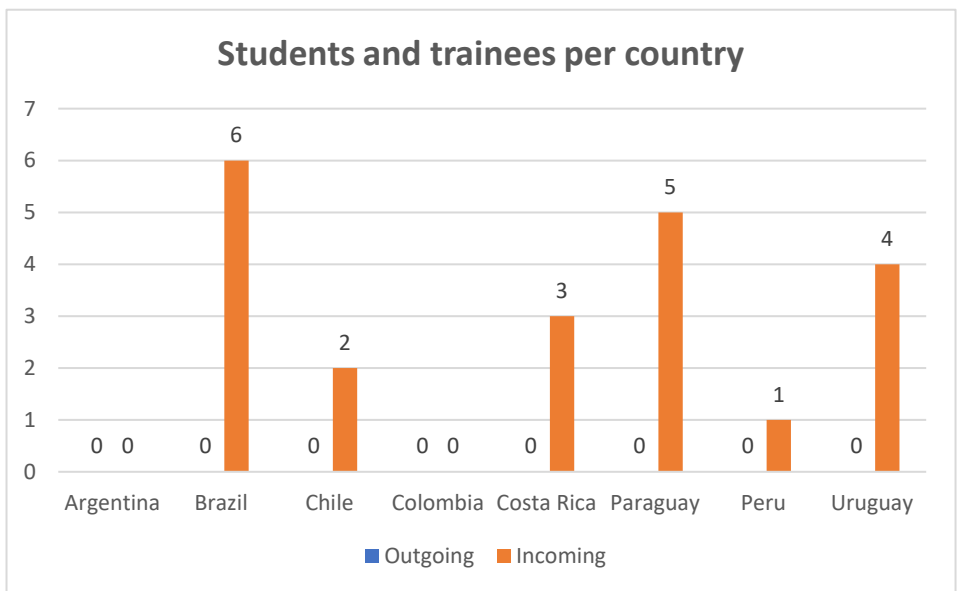

Total number of participants

Total			
	Incoming	Outgoing	Total
Teacher/staff	257	214	471
Student/Trainee	360	66	426
Total	280	617	897

Region	Number of participants
Western Balkans (Region 1)	103
Neighbourhood East (Region 2)	167
South-Mediterranean countries (Region 3)	84
Asia (Region 5)	86
Central Asia (Region 6)	29
Pacific (Region 8)	11
Sub-Saharan Africa (Region 9)	296
Latin America (Region 10)	55
Caribbean (Region 11)	3
USA and Canada (Region 12)	63
Total	897

Students and trainees per country

Teachers and trainees per country

Region 8: Pacific

NB. In this funding envelope only mobility to and from Australia was granted funding in the Call 2024.

Region 9: Sub-Saharan Africa

Region 10: Latin America

Region 11: Caribbean

NB. In this funding envelope only mobility to and from Dominican Republic was granted funding in the Call 2024.

Region 12: USA and Canada