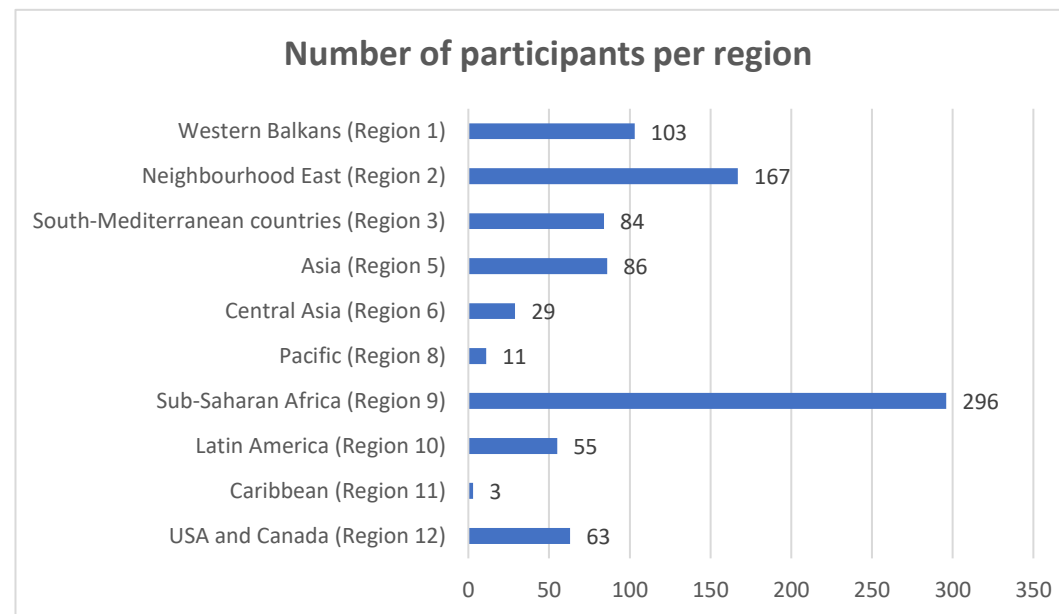

OPETUSHALLITUS
UTBILDNINGSTYRELSEN

Erasmus+
Muuttaa elämäsi – avartaa maailmaasi.

Erasmus+ KA171 International Credit Mobility

Finland

Call 2024

Awarded grants per country and per funding envelope

Table of contents

Total number of participants.....	3
Region 1: Western Balkans.....	4
Region 2: Neighborhood East.....	5
Region 3: South-Mediterranean countries (Region 3)	6
Region 5: Asia.....	7
Region 6: Central Asia	8
Region 8: Pacific	9
Region 9: Sub-Saharan Africa	10
Region 10: Latin America.....	11
Region 11: Caribbean	12
Region 12: USA and Canada	13

Total number of participants

Total			
	Incoming	Outgoing	Total
Teacher/staff	257	214	471
Student/Trainee	360	66	426
Total	280	617	897

Region	Number of participants
Western Balkans (Region 1)	103
Neighbourhood East (Region 2)	167
South-Mediterranean countries (Region 3)	84
Asia (Region 5)	86
Central Asia (Region 6)	29
Pacific (Region 8)	11
Sub-Saharan Africa (Region 9)	296
Latin America (Region 10)	55
Caribbean (Region 11)	3
USA and Canada (Region 12)	63
Total	897

Region 1: Western Balkans

Region 2: Neighborhood East

Region 3: South-Mediterranean countries (Region 3)

Region 5: Asia

Region 6: Central Asia

Total number of participants in region 6

Number of participants by country