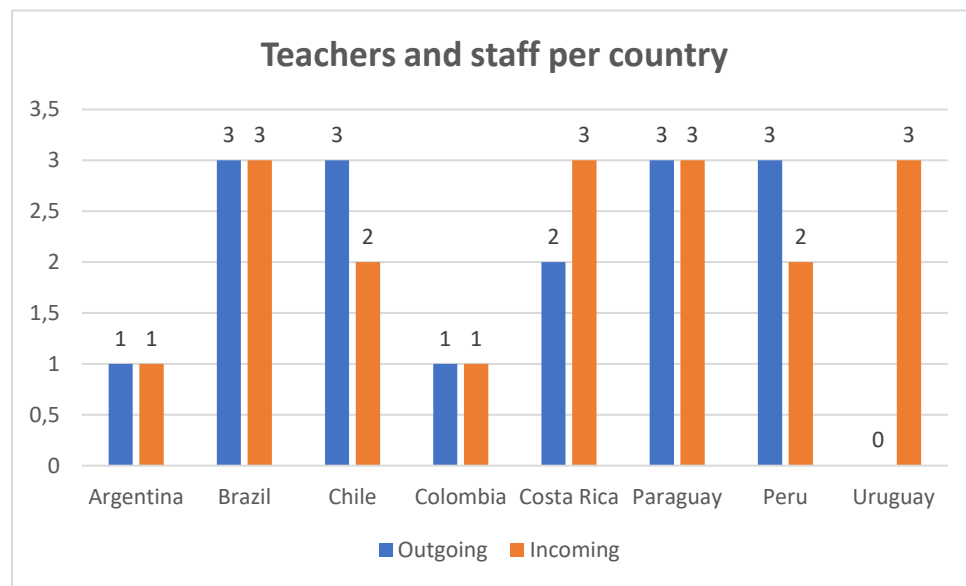

Region 1: Western Balkans

Region 2: Neighborhood East

Region 3: South-Mediterranean countries (Region 3)

Region 5: Asia

Region 6: Central Asia

Total number of participants in region 6

Number of participants by country

Students and trainees per country

Teachers and trainees per country

Region 8: Pacific

NB. In this funding envelope only mobility to and from Australia was granted funding in the Call 2024.

Region 9: Sub-Saharan Africa

Region 10: Latin America

Region 11: Caribbean

NB. In this funding envelope only mobility to and from Dominican Republic was granted funding in the Call 2024.

Region 12: USA and Canada