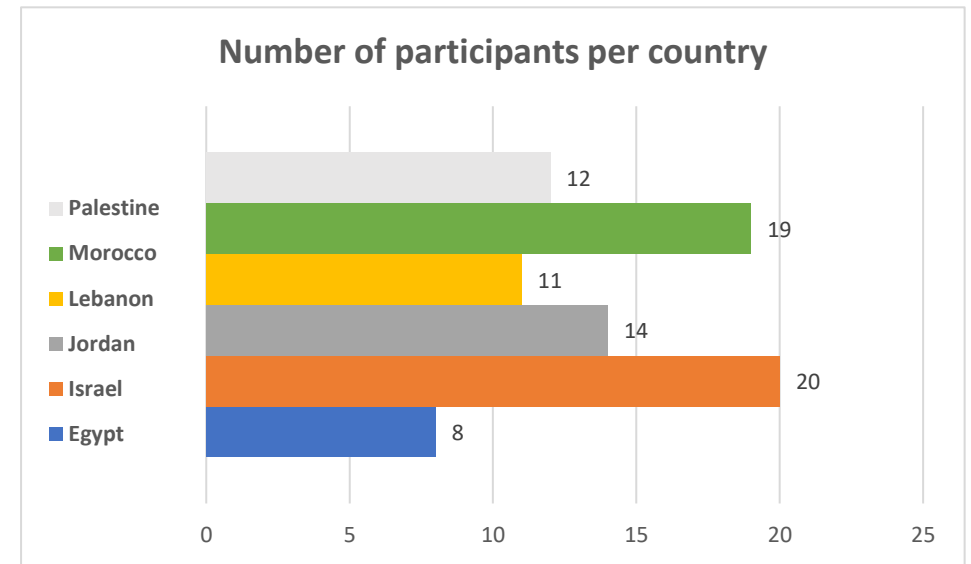

Total number of participants.....	3
Region 1: Western Balkans.....	4
Region 2: Neighborhood East.....	5
Region 3: South-Mediterranean countries (Region 3)	6
Region 5: Asia.....	7
Region 6: Central Asia	8
Region 8: Pacific	9
Region 9: Sub-Saharan Africa	10
Region 10: Latin America.....	11
Region 11: Caribbean	12
Region 12: USA and Canada	13

Total number of participants

Total			
	Incoming	Outgoing	Total
Teacher/staff	257	214	471
Student/Trainee	360	66	426
Total	280	617	897

Region	Number of participants
Western Balkans (Region 1)	103
Neighbourhood East (Region 2)	167
South-Mediterranean countries (Region 3)	84
Asia (Region 5)	86
Central Asia (Region 6)	29
Pacific (Region 8)	11
Sub-Saharan Africa (Region 9)	296
Latin America (Region 10)	55
Caribbean (Region 11)	3
USA and Canada (Region 12)	63
Total	897

Region 1: Western Balkans

Region 2: Neighborhood East

Region 3: South-Mediterranean countries (Region 3)

Region 5: Asia

Region 6: Central Asia

Total number of participants in region 6

Number of participants by country