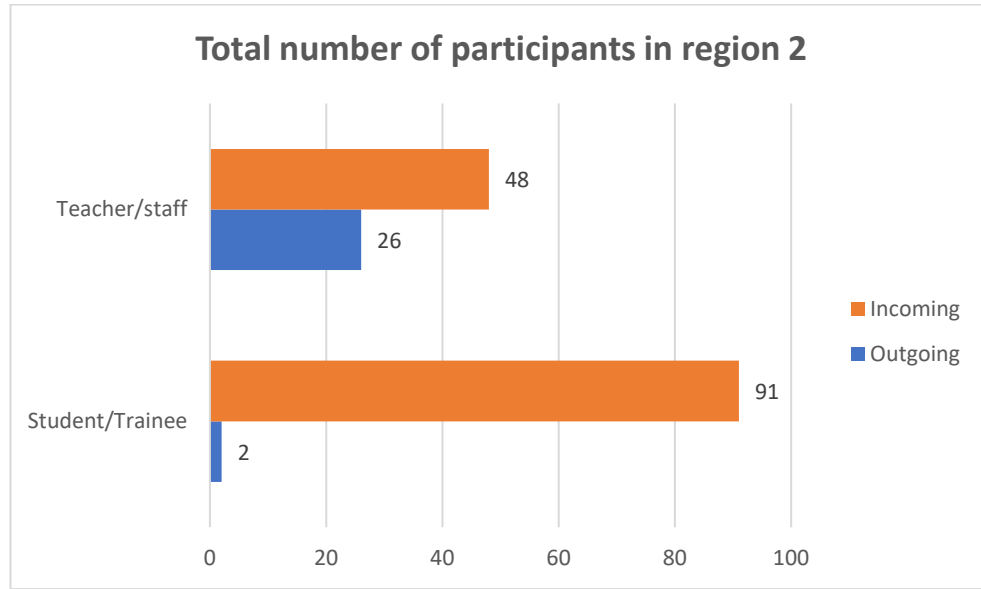

Total number of participants

Total			
	Incoming	Outgoing	Total
Teacher/staff	257	214	471
Student/Trainee	360	66	426
Total	280	617	897

Region	Number of participants
Western Balkans (Region 1)	103
Neighbourhood East (Region 2)	167
South-Mediterranean countries (Region 3)	84
Asia (Region 5)	86
Central Asia (Region 6)	29
Pacific (Region 8)	11
Sub-Saharan Africa (Region 9)	296
Latin America (Region 10)	55
Caribbean (Region 11)	3
USA and Canada (Region 12)	63
Total	897

Region 1: Western Balkans

Region 2: Neighborhood East

Region 3: South-Mediterranean countries (Region 3)

Region 5: Asia

Region 6: Central Asia

Total number of participants in region 6

Number of participants by country