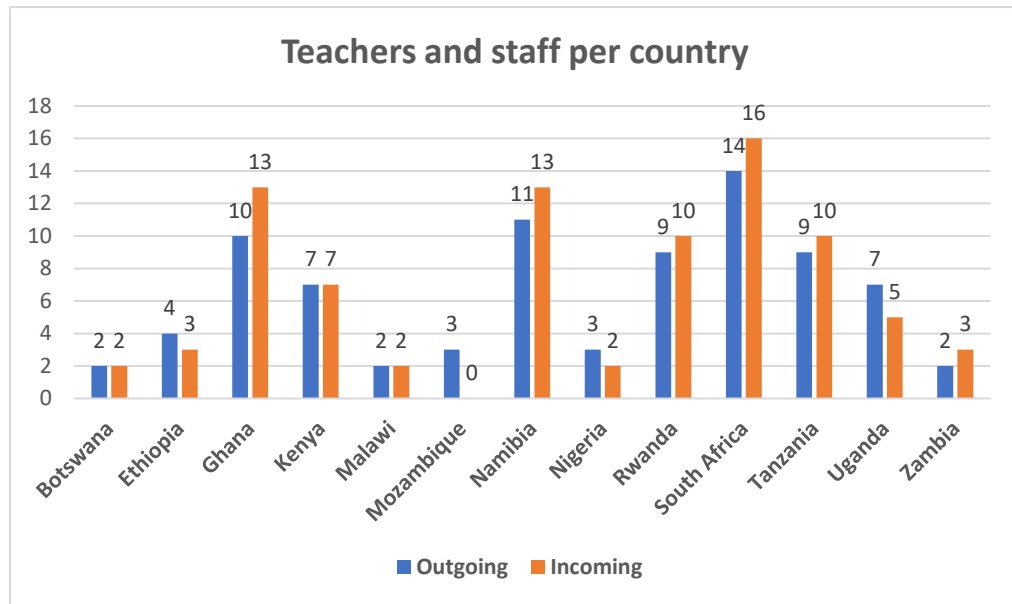

Total number of participants

Total			
	Incoming	Outgoing	Total
Teacher/staff	257	214	471
Student/Trainee	360	66	426
Total	280	617	897

Region	Number of participants
Western Balkans (Region 1)	103
Neighbourhood East (Region 2)	167
South-Mediterranean countries (Region 3)	84
Asia (Region 5)	86
Central Asia (Region 6)	29
Pacific (Region 8)	11
Sub-Saharan Africa (Region 9)	296
Latin America (Region 10)	55
Caribbean (Region 11)	3
USA and Canada (Region 12)	63
Total	897

Region 1: Western Balkans

Region 2: Neighborhood East

Region 3: South-Mediterranean countries (Region 3)

Region 5: Asia

Region 6: Central Asia

Total number of participants in region 6

Number of participants by country

Students and trainees per country

Teachers and trainees per country

Region 8: Pacific

NB. In this funding envelope only mobility to and from Australia was granted funding in the Call 2024.

Region 9: Sub-Saharan Africa

Region 10: Latin America

Region 11: Caribbean

NB. In this funding envelope only mobility to and from Dominican Republic was granted funding in the Call 2024.

Region 12: USA and Canada