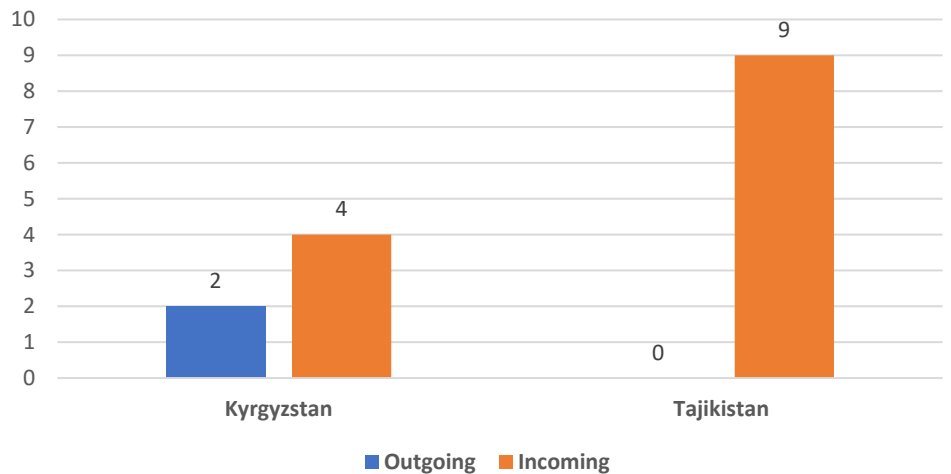

Total number of participants

Total			
	Incoming	Outgoing	Total
Teacher/staff	257	214	471
Student/Trainee	360	66	426
Total	280	617	897

Region	Number of participants
Western Balkans (Region 1)	103
Neighbourhood East (Region 2)	167
South-Mediterranean countries (Region 3)	84
Asia (Region 5)	86
Central Asia (Region 6)	29
Pacific (Region 8)	11
Sub-Saharan Africa (Region 9)	296
Latin America (Region 10)	55
Caribbean (Region 11)	3
USA and Canada (Region 12)	63
Total	897

Region 1: Western Balkans

Region 2: Neighborhood East

Region 3: South-Mediterranean countries (Region 3)

Region 5: Asia

Region 6: Central Asia

Total number of participants in region 6

Number of participants by country

Students and trainees per country

Teachers and trainees per country

Region 8: Pacific

NB. In this funding envelope only mobility to and from Australia was granted funding in the Call 2024.

Region 9: Sub-Saharan Africa