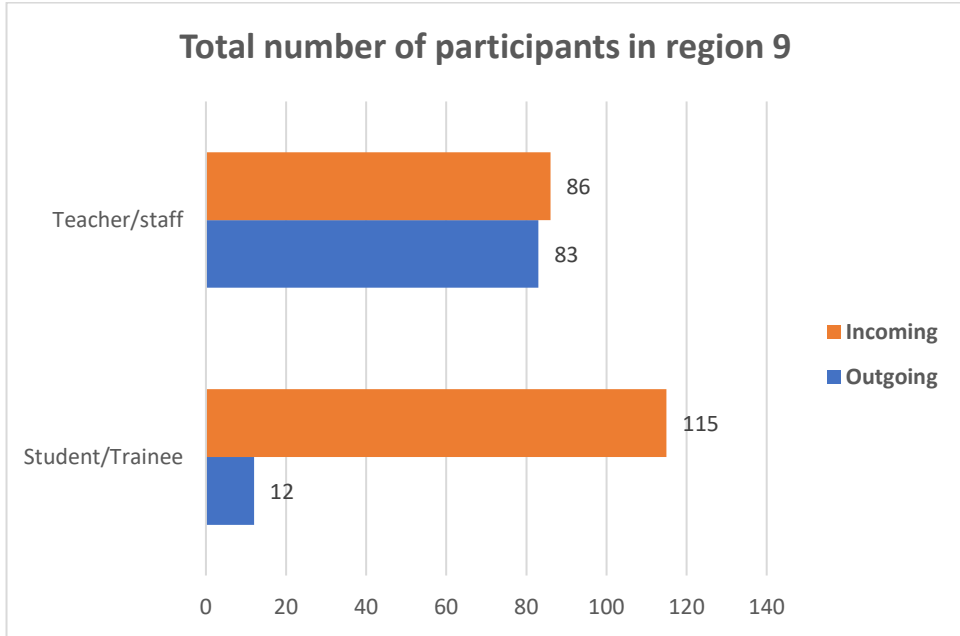

Total number of participants

Total			
	Incoming	Outgoing	Total
Teacher/staff	257	214	471
Student/Trainee	360	66	426
Total	280	617	897

Region	Number of participants
Western Balkans (Region 1)	103
Neighbourhood East (Region 2)	167
South-Mediterranean countries (Region 3)	84
Asia (Region 5)	86
Central Asia (Region 6)	29
Pacific (Region 8)	11
Sub-Saharan Africa (Region 9)	296
Latin America (Region 10)	55
Caribbean (Region 11)	3
USA and Canada (Region 12)	63
Total	897

Region 1: Western Balkans

Region 2: Neighborhood East

Region 3: South-Mediterranean countries (Region 3)

Region 5: Asia

Region 6: Central Asia

Total number of participants in region 6

Number of participants by country

Students and trainees per country

Teachers and trainees per country

Region 8: Pacific

NB. In this funding envelope only mobility to and from Australia was granted funding in the Call 2024.

Region 9: Sub-Saharan Africa