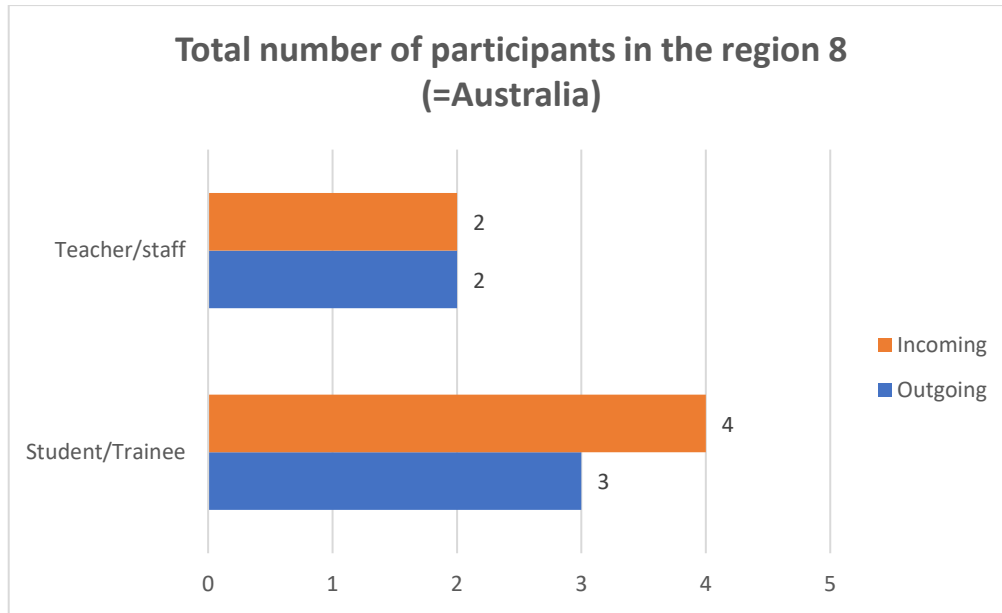

Total number of participants

Total			
	Incoming	Outgoing	Total
Teacher/staff	257	214	471
Student/Trainee	360	66	426
Total	280	617	897

Region	Number of participants
Western Balkans (Region 1)	103
Neighbourhood East (Region 2)	167
South-Mediterranean countries (Region 3)	84
Asia (Region 5)	86
Central Asia (Region 6)	29
Pacific (Region 8)	11
Sub-Saharan Africa (Region 9)	296
Latin America (Region 10)	55
Caribbean (Region 11)	3
USA and Canada (Region 12)	63
Total	897

Region 1: Western Balkans

Region 2: Neighborhood East

Region 3: South-Mediterranean countries (Region 3)

Region 5: Asia

Region 6: Central Asia

Total number of participants in region 6

Number of participants by country

Students and trainees per country

Teachers and trainees per country

Region 8: Pacific

NB. In this funding envelope only mobility to and from Australia was granted funding in the Call 2024.

Region 9: Sub-Saharan Africa

Region 10: Latin America

Region 11: Caribbean

NB. In this funding envelope only mobility to and from Dominican Republic was granted funding in the Call 2024.

Region 12: USA and Canada