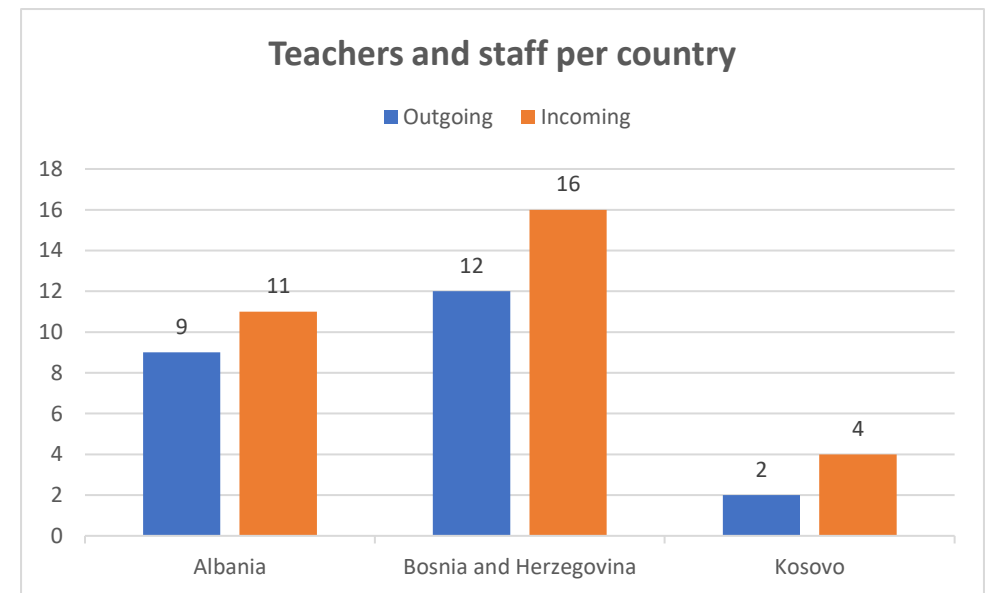

Total number of participants

Total			
	Incoming	Outgoing	Total
Teacher/staff	257	214	471
Student/Trainee	360	66	426
Total	280	617	897

Region	Number of participants
Western Balkans (Region 1)	103
Neighbourhood East (Region 2)	167
South-Mediterranean countries (Region 3)	84
Asia (Region 5)	86
Central Asia (Region 6)	29
Pacific (Region 8)	11
Sub-Saharan Africa (Region 9)	296
Latin America (Region 10)	55
Caribbean (Region 11)	3
USA and Canada (Region 12)	63
Total	897

Region 1: Western Balkans

Region 2: Neighborhood East

Region 3: South-Mediterranean countries (Region 3)

Region 5: Asia

Region 6: Central Asia

Total number of participants in region 6

Number of participants by country