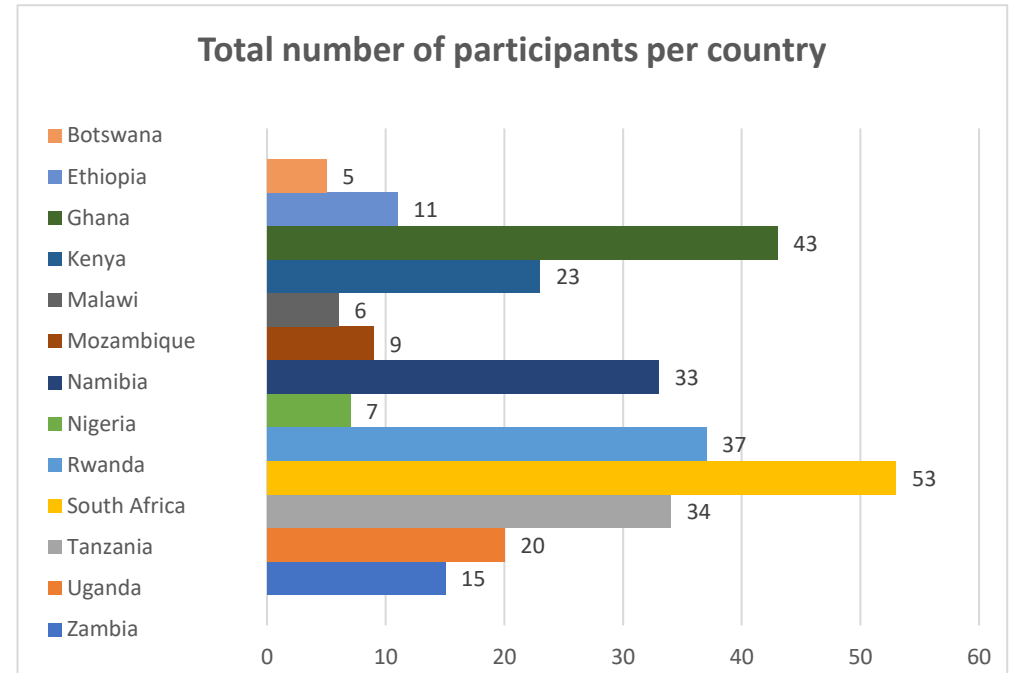

Total number of participants.....	3
Region 1: Western Balkans.....	4
Region 2: Neighborhood East.....	5
Region 3: South-Mediterranean countries (Region 3)	6
Region 5: Asia.....	7
Region 6: Central Asia	8
Region 8: Pacific	9
Region 9: Sub-Saharan Africa	10
Region 10: Latin America.....	11
Region 11: Caribbean	12
Region 12: USA and Canada	13

Total number of participants

Total			
	Incoming	Outgoing	Total
Teacher/staff	257	214	471
Student/Trainee	360	66	426
Total	280	617	897

Region	Number of participants
Western Balkans (Region 1)	103
Neighbourhood East (Region 2)	167
South-Mediterranean countries (Region 3)	84
Asia (Region 5)	86
Central Asia (Region 6)	29
Pacific (Region 8)	11
Sub-Saharan Africa (Region 9)	296
Latin America (Region 10)	55
Caribbean (Region 11)	3
USA and Canada (Region 12)	63
Total	897

Region 1: Western Balkans

Region 2: Neighborhood East

Region 3: South-Mediterranean countries (Region 3)

Region 5: Asia

Region 6: Central Asia

Total number of participants in region 6

Number of participants by country

Students and trainees per country

Teachers and trainees per country

Region 8: Pacific

NB. In this funding envelope only mobility to and from Australia was granted funding in the Call 2024.

Region 9: Sub-Saharan Africa