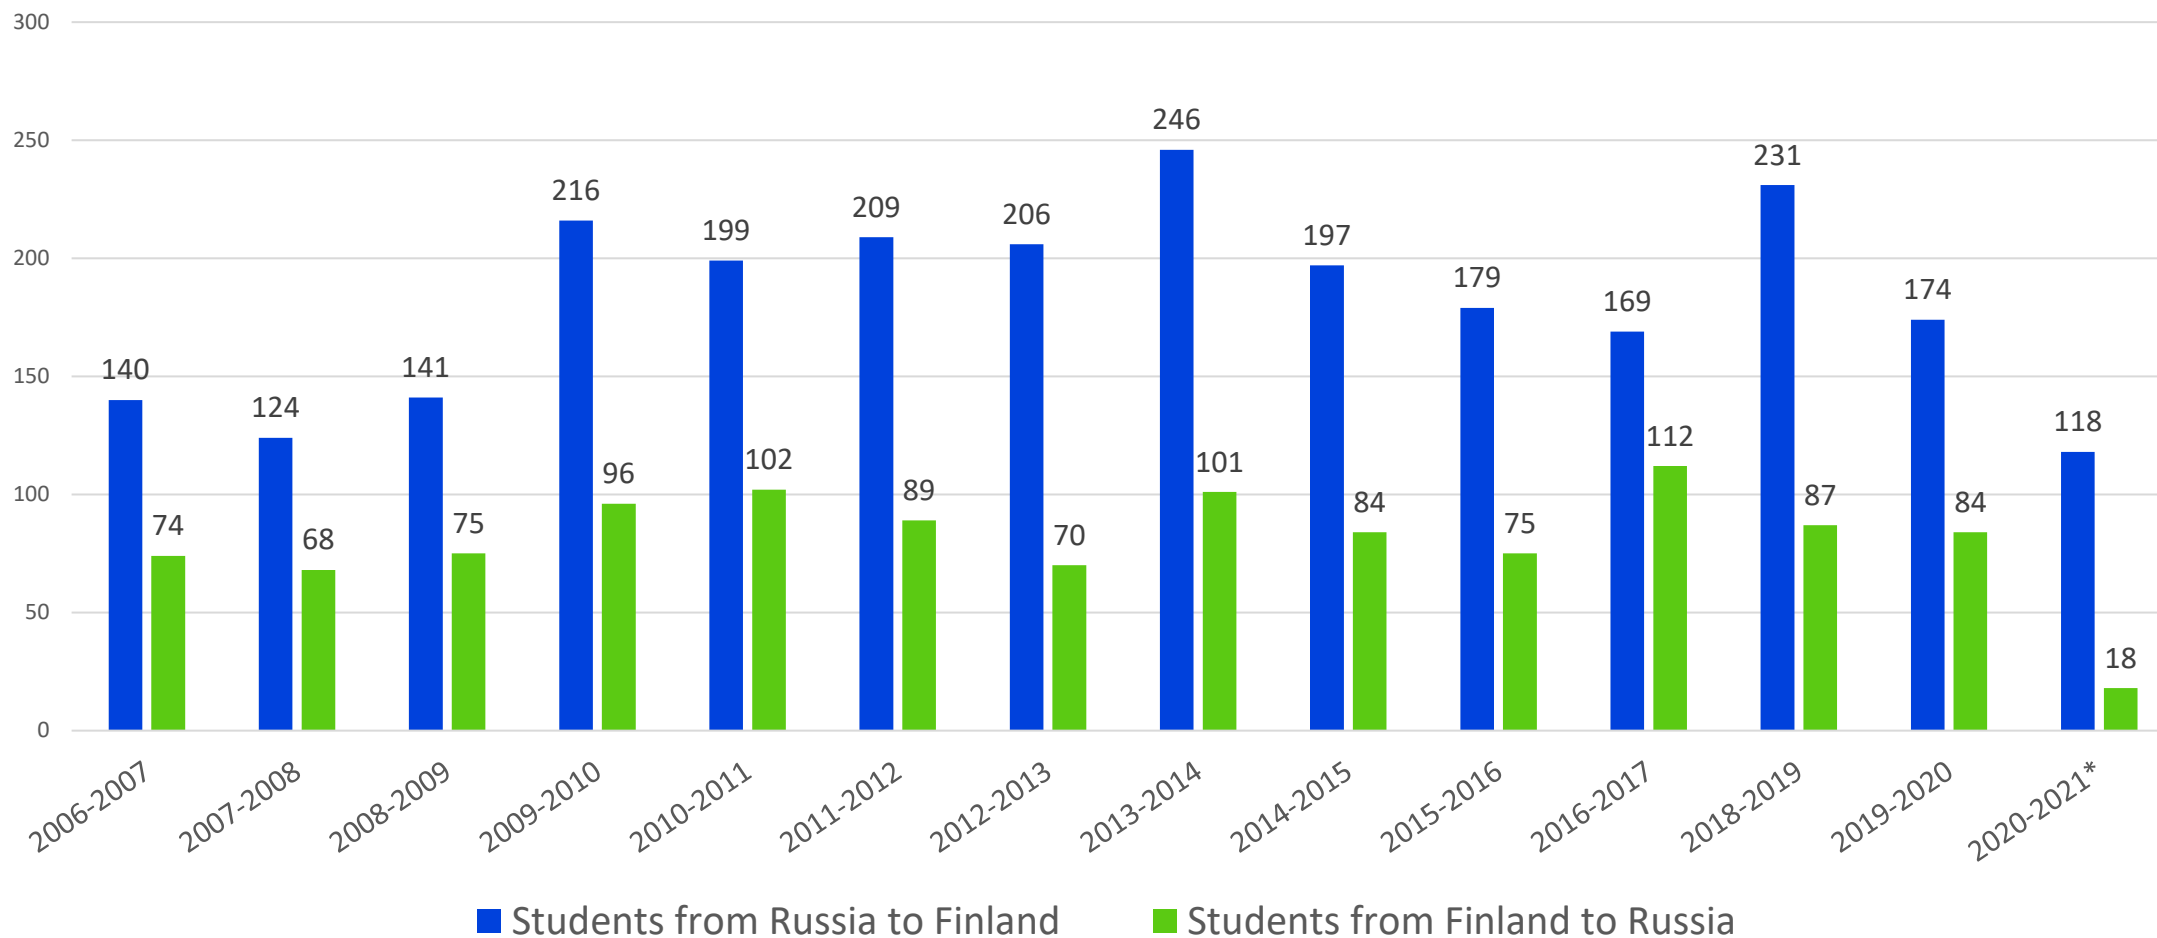

OPETUSHALLITUS
UTBILDNINGSTYRELSEN

FIRST & FIRST+ **statistics 2006-2021**

Funding applied, granted & used

Long student mobility

Short student mobility

Teacher mobility

Cat. 1 and cat. 2 mobilities of total 2017-2021

Category 1: North-western Russia
Category 2: All the other parts of Russia

Intensive courses

Intensive course participants

* Including 19 participants virtually in 2019-2020 and 96 in 2020-2021