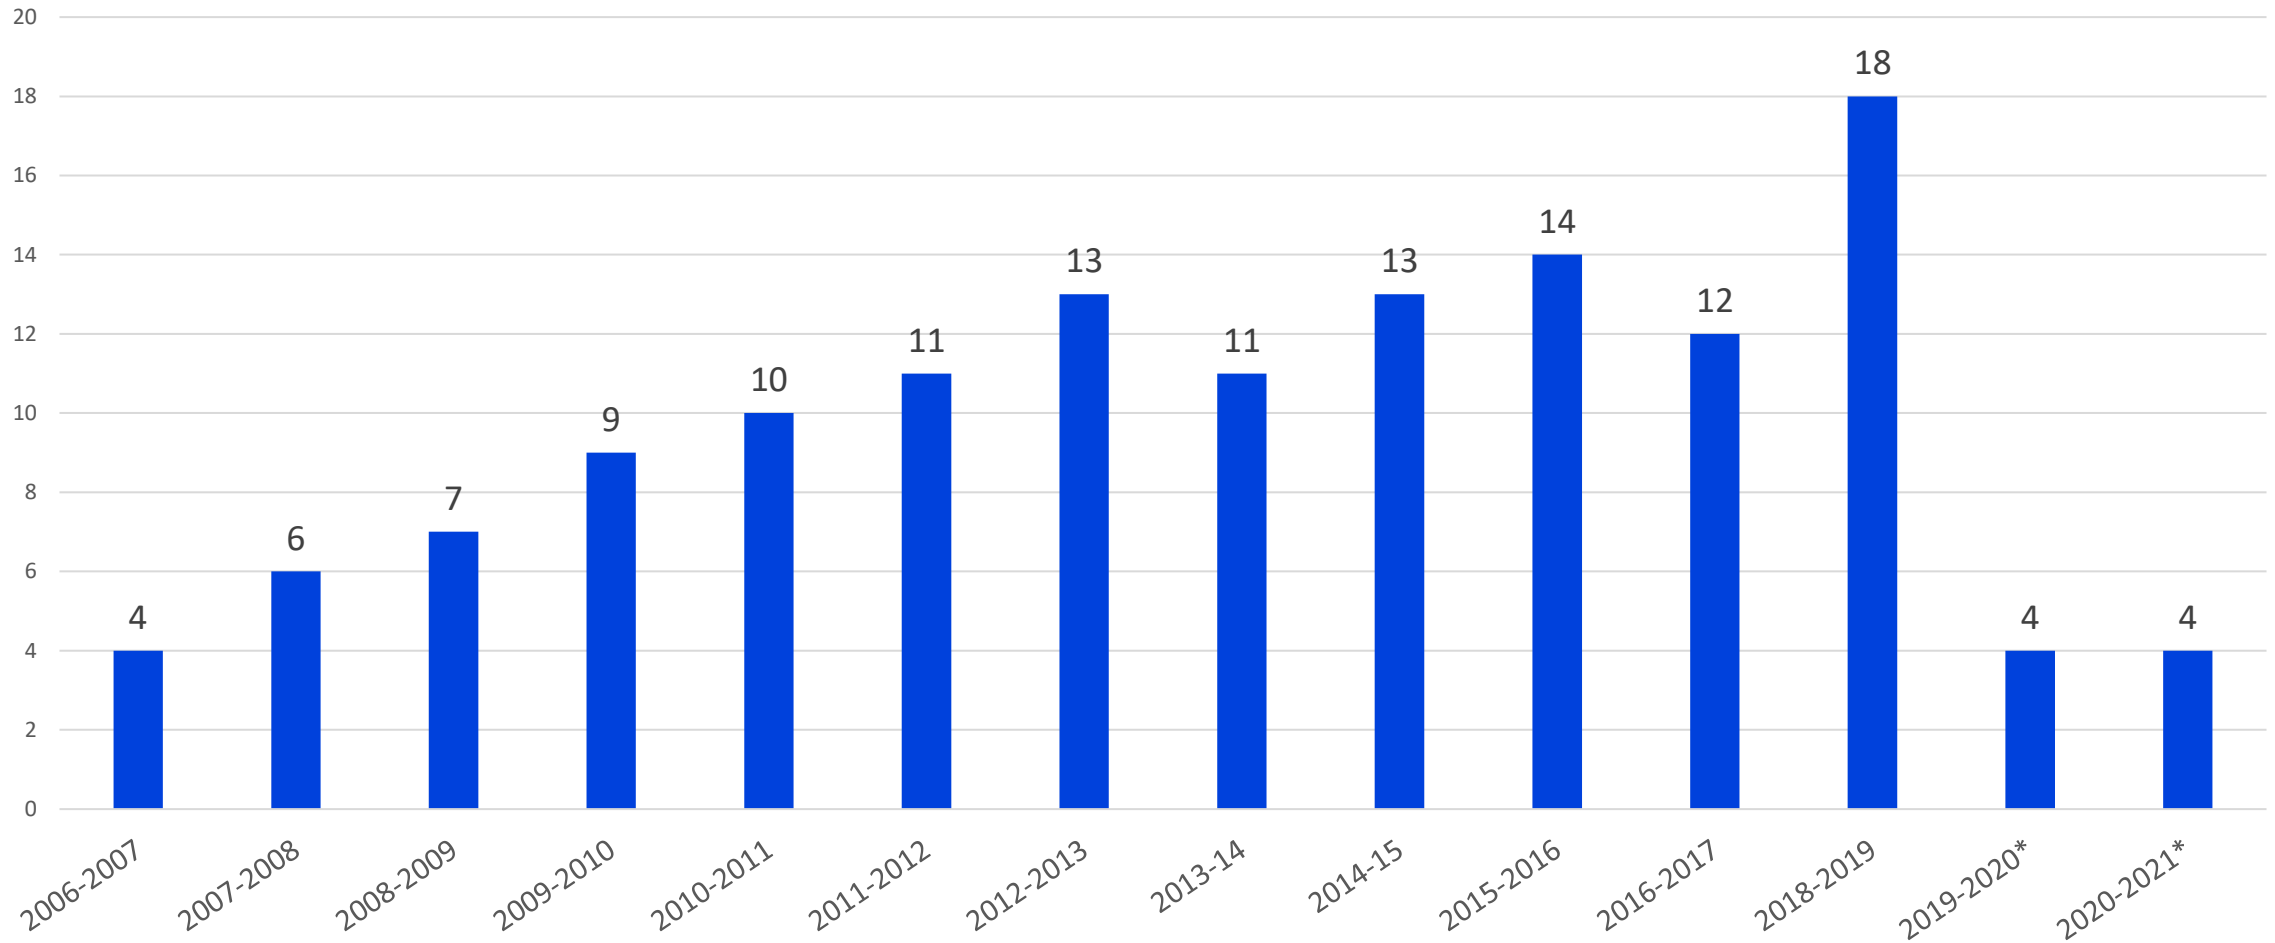

OPETUSHALLITUS
UTBILDNINGSTYRELSEN

FIRST & FIRST+ **statistics 2006-2021**

Funding applied, granted & used

Long student mobility

Short student mobility

Teacher mobility

Cat. 1 and cat. 2 mobilities of total 2017-2021

Category 1: North-western Russia
Category 2: All the other parts of Russia

Intensive courses

Intensive course participants

* Including 19 participants virtually in 2019-2020 and 96 in 2020-2021