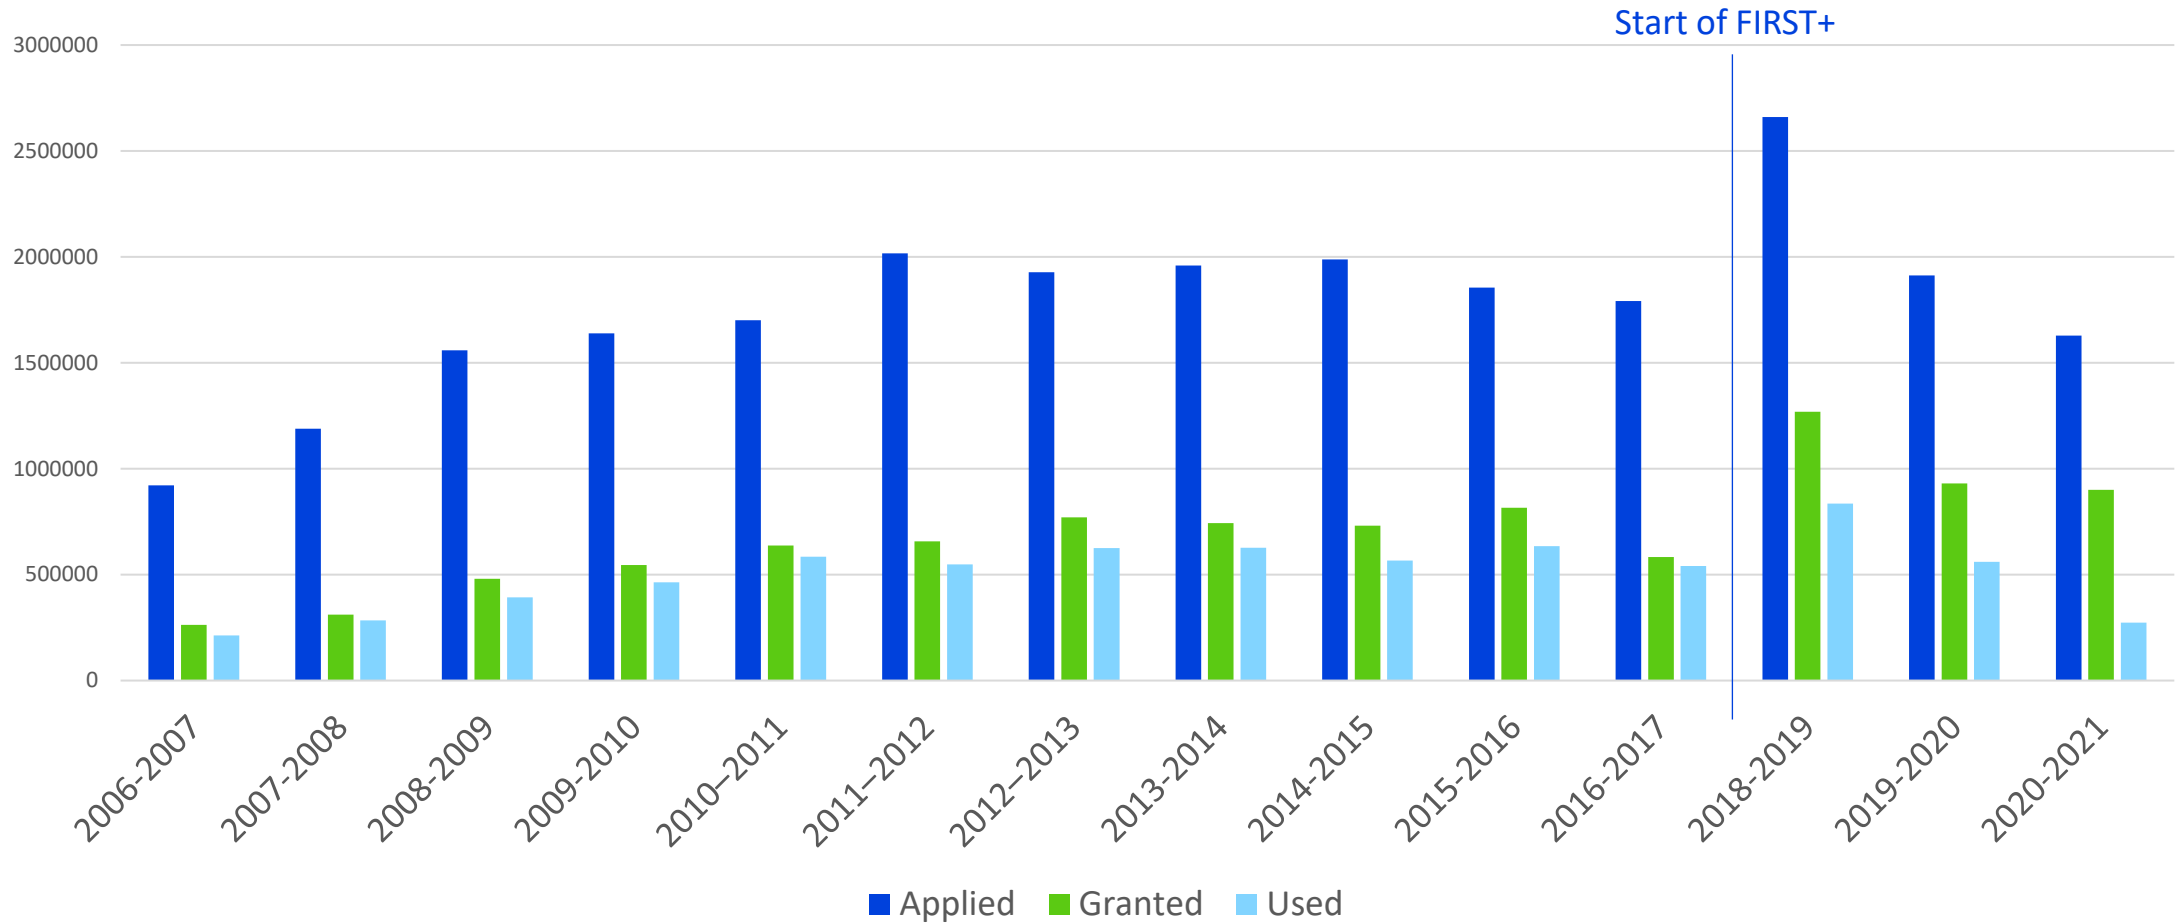

OPETUSHALLITUS
UTBILDNINGSTYRELSEN

FIRST & FIRST+ **statistics 2006-2021**

Funding applied, granted & used

Long student mobility

Short student mobility

Teacher mobility

Cat. 1 and cat. 2 mobilities of total 2017-2021

Category 1: North-western Russia
Category 2: All the other parts of Russia

Intensive courses

Intensive course participants

* Including 19 participants virtually in 2019-2020 and 96 in 2020-2021