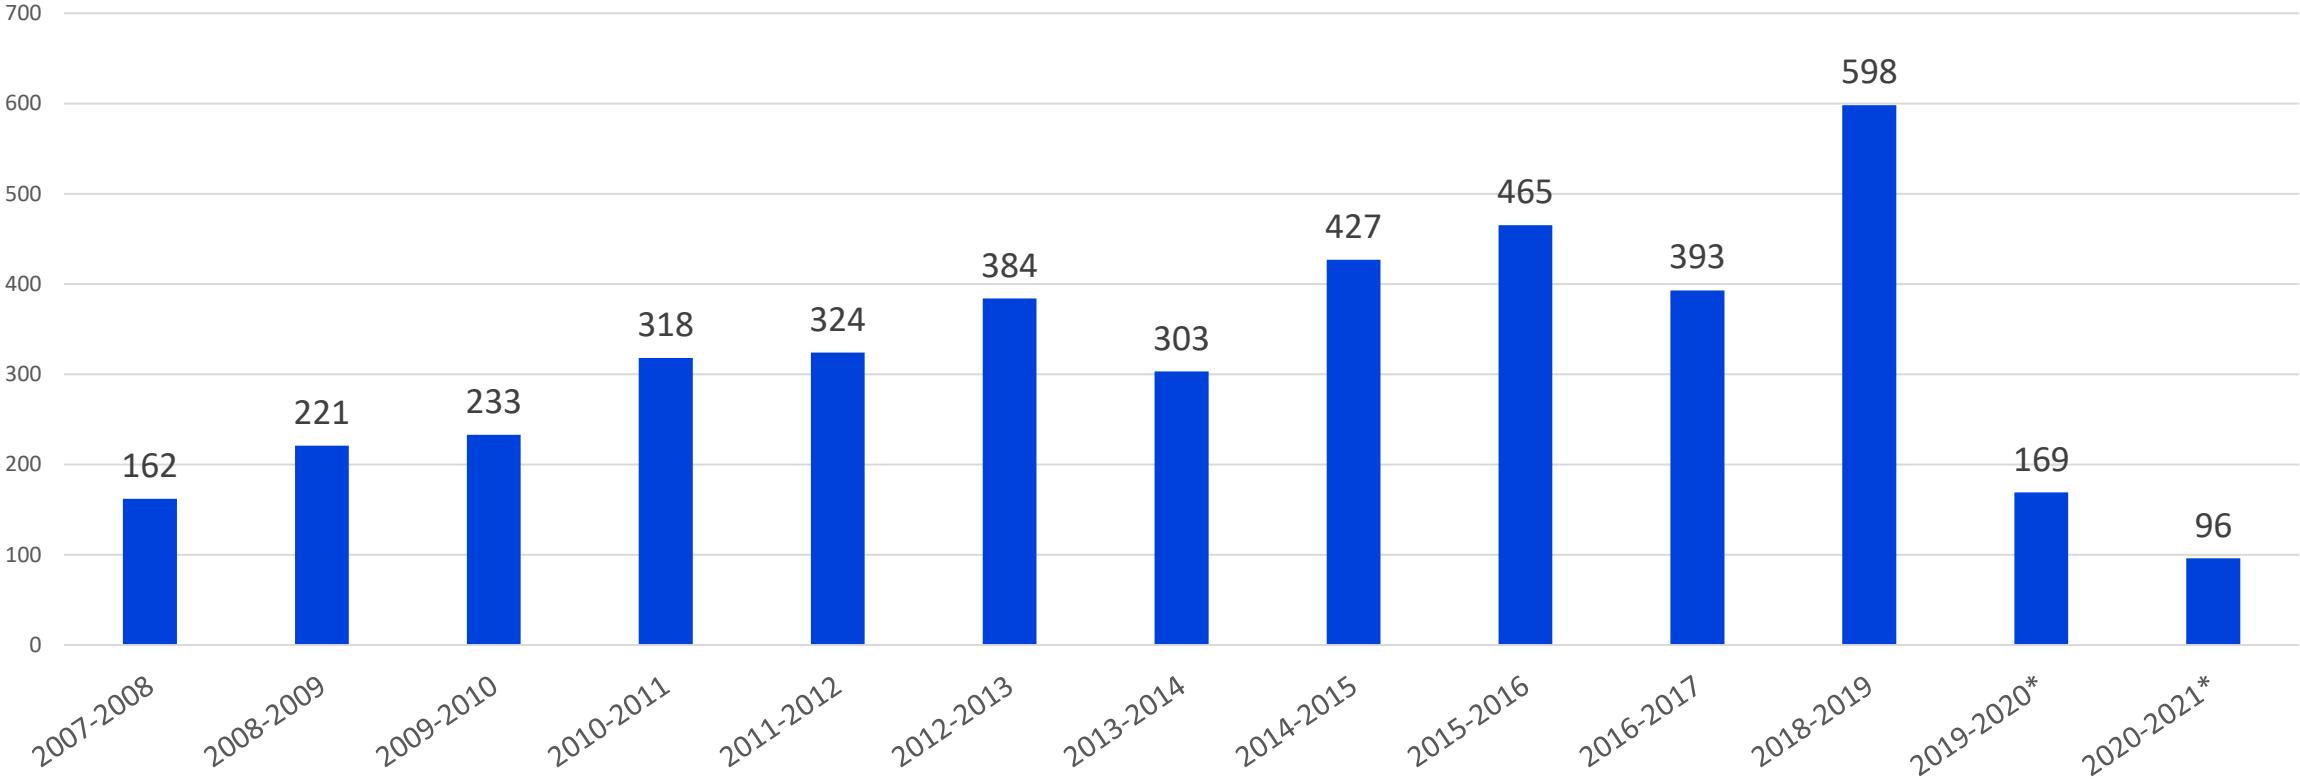

OPETUSHALLITUS
UTBILDNINGSTYRELSEN

FIRST & FIRST+ **statistics 2006-2021**

Funding applied, granted & used

Long student mobility

Short student mobility

Teacher mobility

Cat. 1 and cat. 2 mobilities of total 2017-2021

Category 1: North-western Russia
Category 2: All the other parts of Russia

Intensive courses

Intensive course participants

* Including 19 participants virtually in 2019-2020 and 96 in 2020-2021