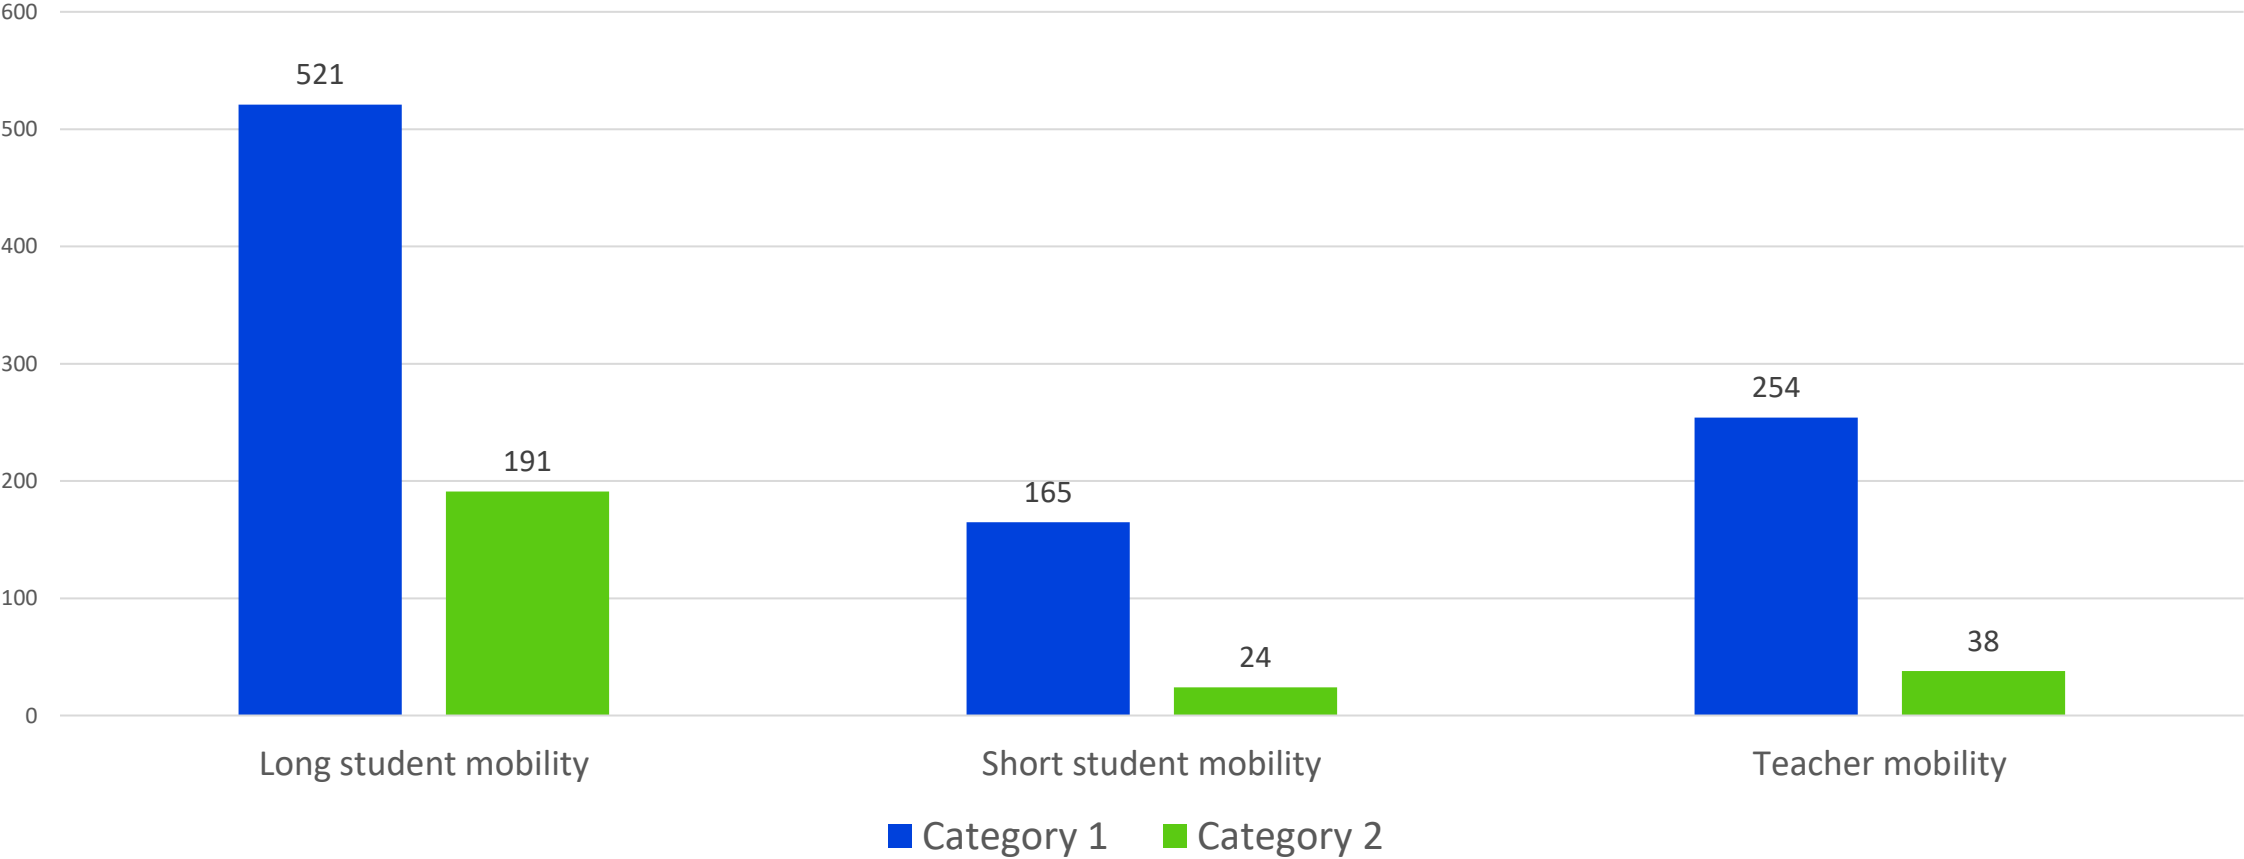

OPETUSHALLITUS
UTBILDNINGSTYRELSEN

FIRST & FIRST+ **statistics 2006-2021**

Funding applied, granted & used

Long student mobility

Short student mobility

Teacher mobility

Cat. 1 and cat. 2 mobilities of total 2017-2021

Category 1: North-western Russia
Category 2: All the other parts of Russia

Intensive courses

Intensive course participants

* Including 19 participants virtually in 2019-2020 and 96 in 2020-2021