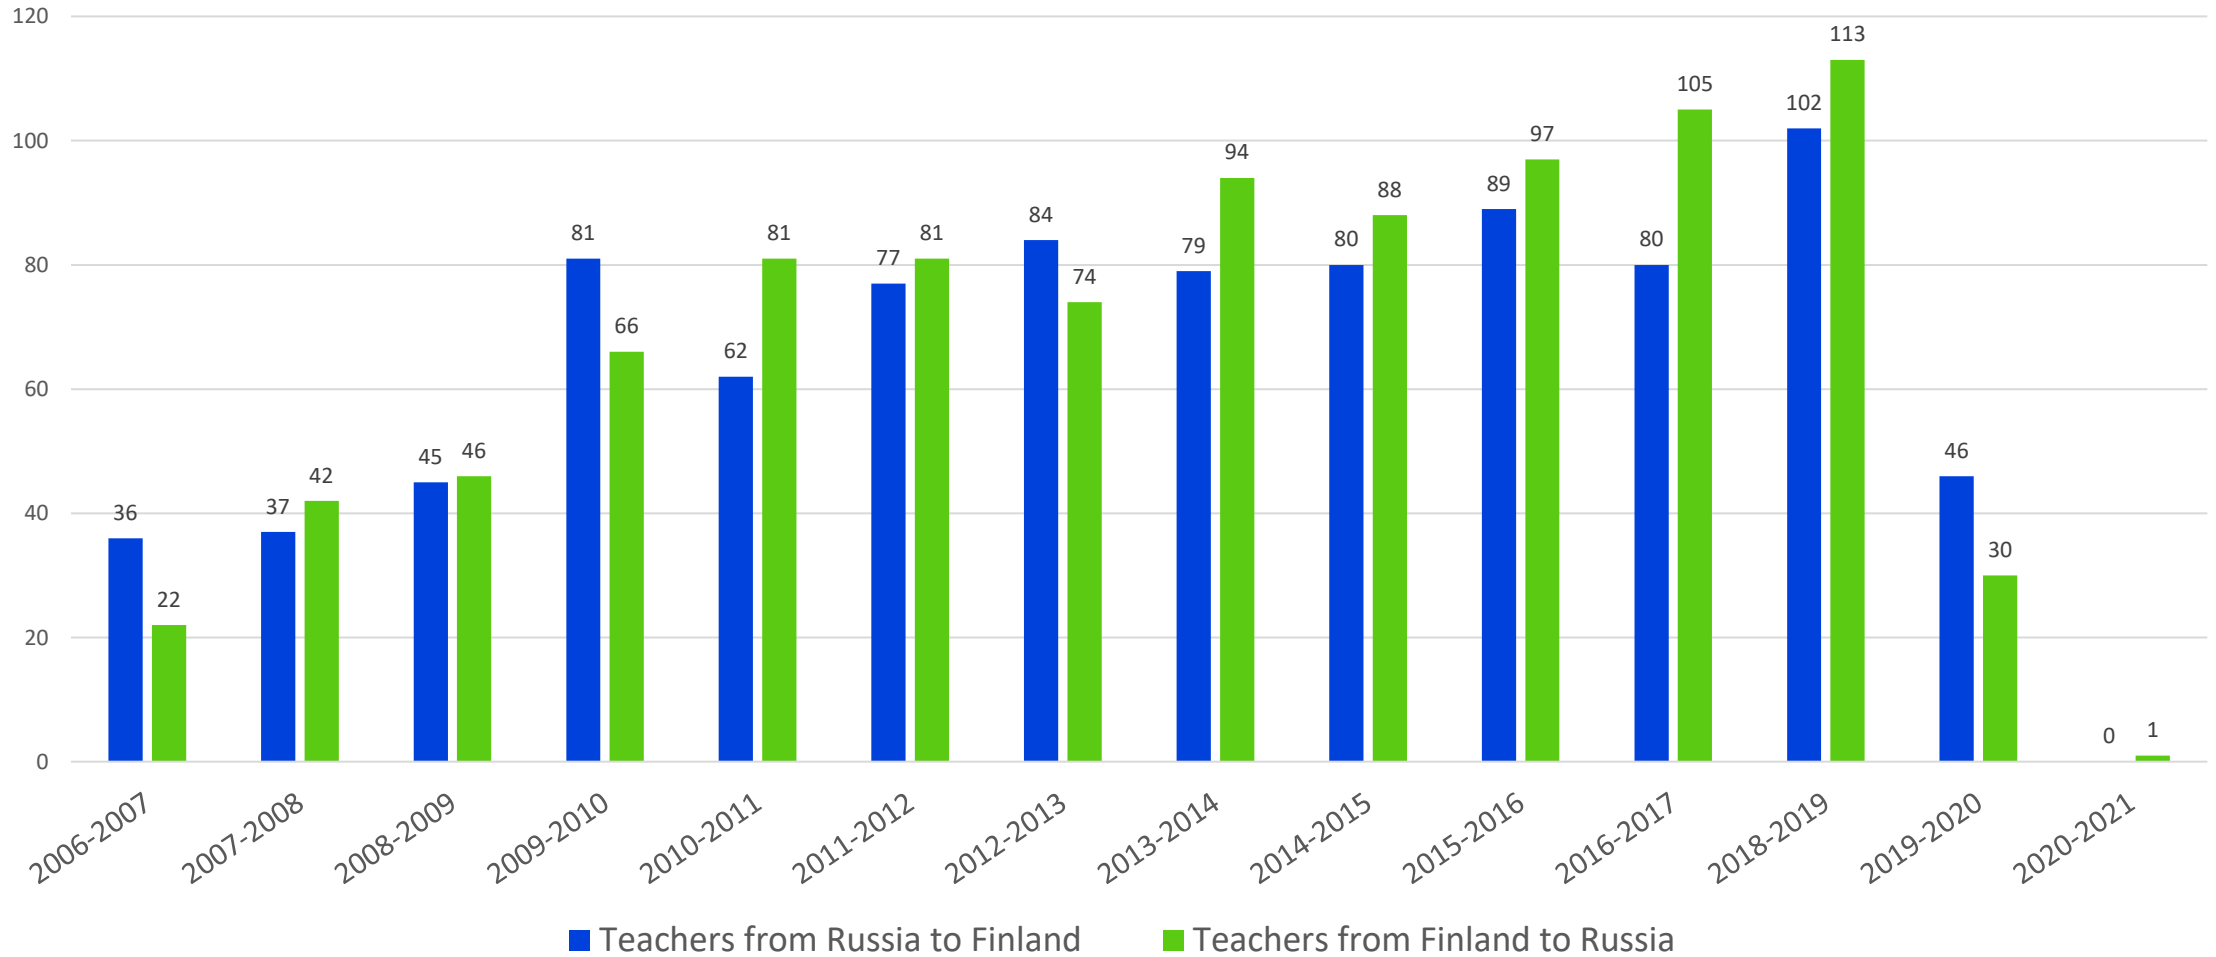

OPETUSHALLITUS
UTBILDNINGSTYRELSEN

FIRST & FIRST+ **statistics 2006-2021**

Funding applied, granted & used

Long student mobility

Short student mobility

Teacher mobility

Cat. 1 and cat. 2 mobilities of total 2017-2021

Category 1: North-western Russia
Category 2: All the other parts of Russia

Intensive courses

Intensive course participants

* Including 19 participants virtually in 2019-2020 and 96 in 2020-2021